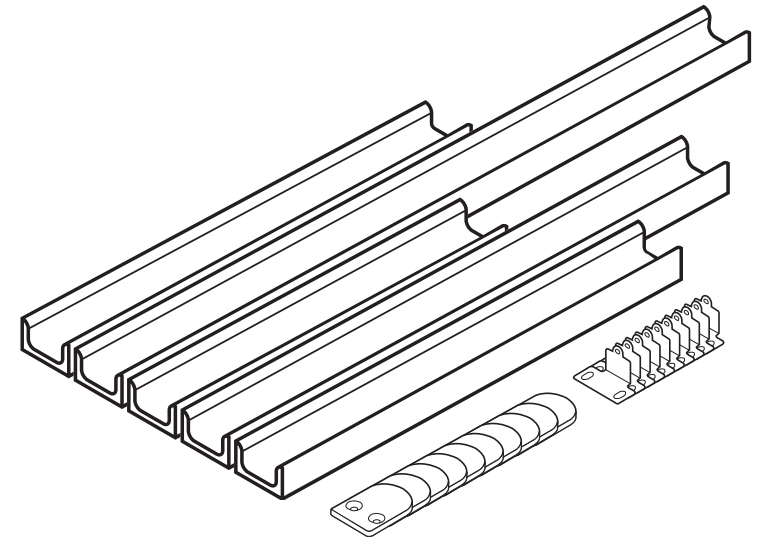

LED Linear Connectors/
Wire Leads

Uncut Channel and Mounting Accessories

BENEFITS

- Completely field configurable using LED LINEAR tape reels connector system and mounting hardware
- Perfect for applications where run lengths cannot be determined in advance
- Express delivery

<https://www.ledlinearusa.com>

Visit our website for more information.

LED LINEAR™
lighting solutions

Member of the
Fagerhult Group

1-2 WEEKS SHIPPING

FACTORY CONFIGURATION, FIELD ASSEMBLY

Reel Cut and Labeled
LED Linear Connectors are Wired¹

LED Linear
Power Supply

Channel Cut and Labeled

BENEFITS

- Runs can be adjusted to the field
- Useful when run lengths are known but may vary slightly
- Short lead time

¹ Not available for Hydra HD series