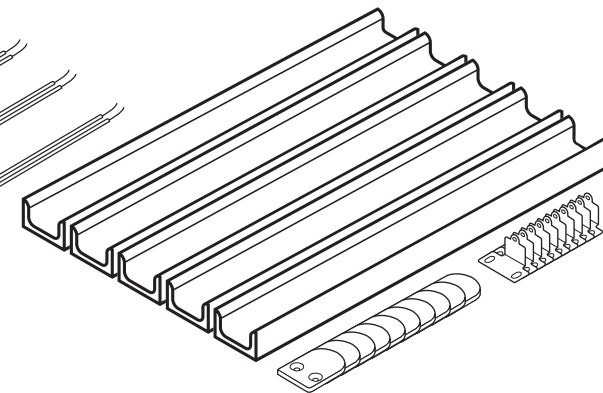

LED Linear Connectors/
Wire Leads

Uncut Channel and Mounting Accessories

BENEFITS

- Completely field configurable using LED LINEAR tape reels connector system and mounting hardware
- Perfect for applications where run lengths cannot be determined in advance
- Express delivery

LED Linear
Power Supply

Channel Cut and Labeled

BENEFITS

- Runs can be adjusted to the field
- Useful when run lengths are known but may vary slightly
- Short lead time

¹ Not available for Hydra HD series