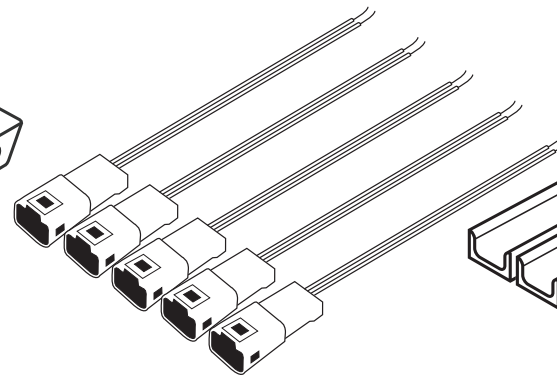

Visit our website for more information.

LED LINEAR™
lighting solutions

Member of the
Fagerhult Group

2-3 DAY SHIPPING

FIELD CONFIGURATION AND ASSEMBLY

Uncut, Reel with Standard Product Labels

LED Linear Power Supply

LED Linear Connectors/
Wire Leads

Uncut Channel and Mounting Accessories

BENEFITS

- Completely field configurable using LED LINEAR tape reels connector system and mounting hardware
- Perfect for applications where run lengths cannot be determined in advance
- Express delivery

LED Linear
Power Supply

Channel Cut and Labeled

BENEFITS

- Runs can be adjusted to the field
- Useful when run lengths are known but may vary slightly
- Short lead time

¹ Not available for Hydra HD series