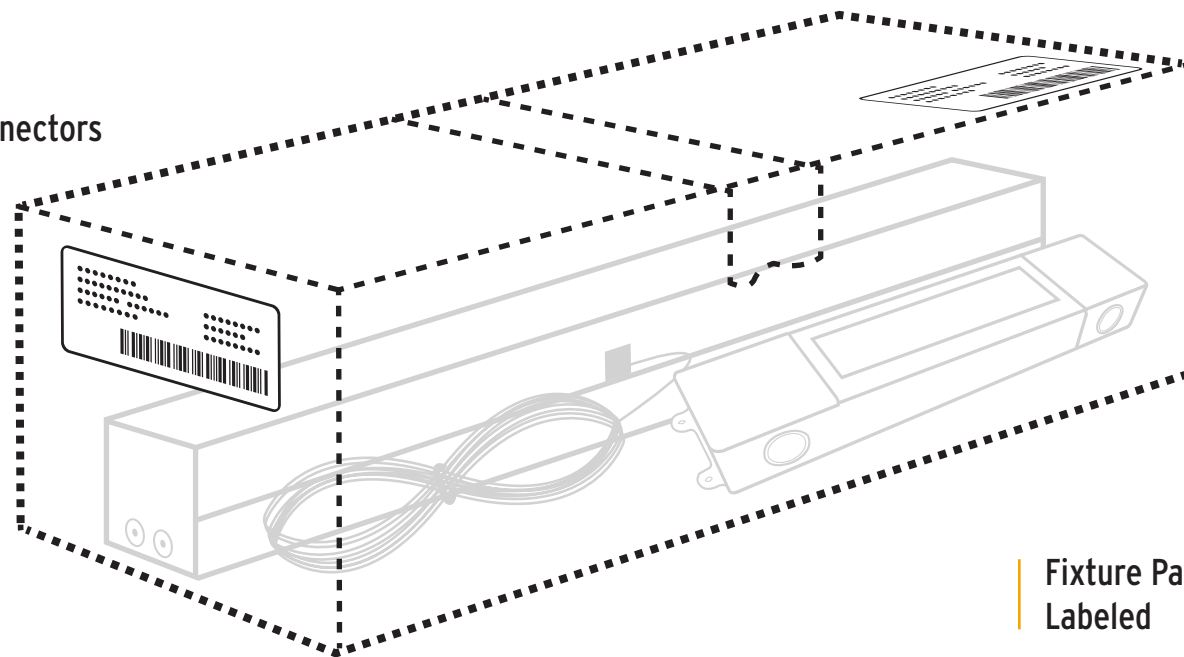

LED Linear Connectors/
Wire Leads

Uncut Channel and Mounting Accessories

BENEFITS

- Completely field configurable using LED LINEAR tape reels connector system and mounting hardware
- Perfect for applications where run lengths cannot be determined in advance
- Express delivery

LED Linear
Power Supply

Channel Cut and Labeled

BENEFITS

- Runs can be adjusted to the field
- Useful when run lengths are known but may vary slightly
- Short lead time

¹ Not available for Hydra HD series

<https://www.ledlinearusa.com>

Visit our website for more information.

LED LINEARTM
lighting solutions

Member of the
Fagerhult Group

3-4 WEEKS SHIPPING

FACTORY ASSEMBLY – FINISHED FIXTURES

- 6' Wire Lead or Connectors