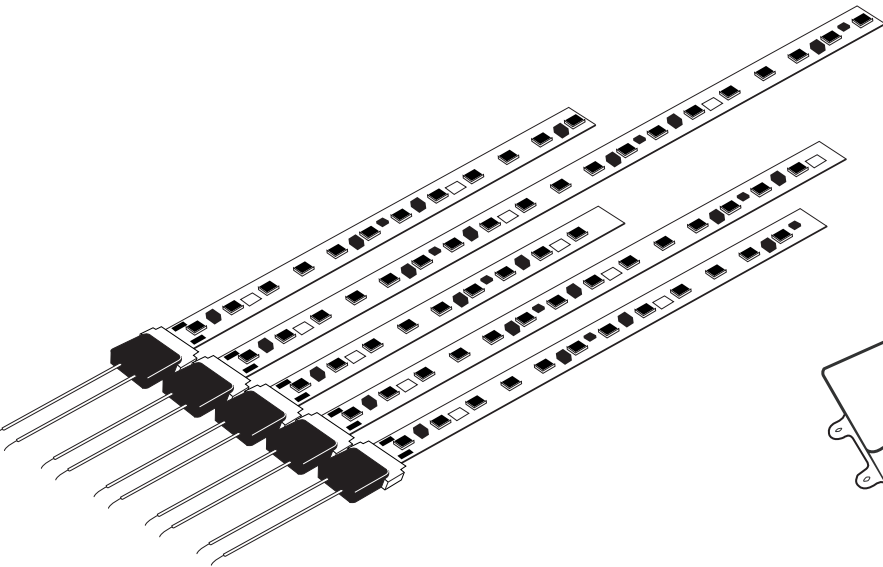

LED Linear Connectors/
Wire Leads

Uncut Channel and Mounting Accessories

BENEFITS

- Completely field configurable using LED LINEAR tape reels connector system and mounting hardware
- Perfect for applications where run lengths cannot be determined in advance
- Express delivery

<https://www.ledlinearusa.com>

Visit our website for more information.

LED LINEAR™
lighting solutions

Member of the
Fagerhult Group

1-2 WEEKS SHIPPING

FACTORY CONFIGURATION, FIELD ASSEMBLY

Reel Cut and Labeled
LED Linear Connectors are Wired¹

LED Linear
Power Supply

Channel Cut and Labeled

BENEFITS

- Runs can be adjusted to the field
- Useful when run lengths are known but may vary slightly
- Short lead time

¹ Not available for Hydra HD series