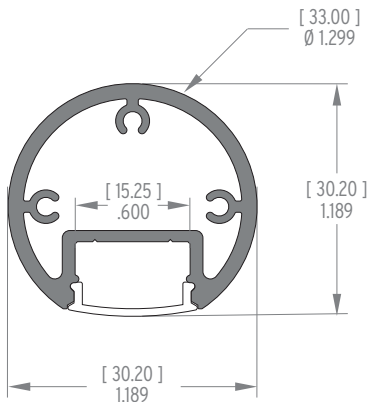

Technical Details

CLEAR	SPREAD	SEMI-OPAL	OPAL	PRIME
96.5% light efficiency	95% light efficiency	85% light efficiency	50% light efficiency	85% light efficiency
Visible dotting CCT decrease 65 K	Visible dotting CCT decrease 65 K	Slight Visible dotting CCT decrease 130 K	Dot free CCT decrease 215 K	Dot free CCT decrease 130 K
This basic lens protects your tape and maximizes light output.	With its integrated prismatic grooves this lens scatters the light and increases the beam spread to better light nearby objects.	This lens reduces glare and softens light cut-off while maintaining high brightness.	This lens provides dot free illumination and a homogenous line of light.	This lens reduces glare and softens light cut-off while maintaining high brightness.

Mounting Dimensions [mm] in

Endcaps