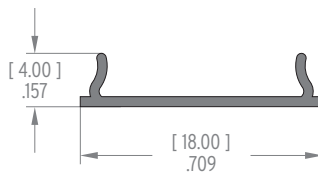

Contour 5560 Aluminum Profile

LED LINEAR™

The 5560 profile allows integrating linear LED lighting on curved or uneven surfaces. Its low profile of less than 1/32" (0.75mm), allows for effortless bending and installation using plain mounting tape.

Features

- Delivered in standard 6.5 ft (2m) length.
- Thin, lightweight and flexible, can be easily bent both inside and outside over curved or uneven surfaces.
- Can be installed using adhesive mounting tape.
- Designed to meet North American woodworking standards.
- Made of ALCOA 6063-T5 aluminum alloy increasing heat dissipation.
- Its use increases the lifetime of your LED strip.
- Max bending radius is 4 inches.
- Only available in North America.

0.04 lbs/ft (without optic)

Cable Feed: Behind (B)

Max 4.7 W/ft

Component Order Code

Family	Profile	Optic	Mounting
Contour	5560	5570	1033

Technical Details

OPAL

50% light efficiency

Visible dotting

CCT decrease 215 K

This basic lens protects your tape and maximizes light output.

Mounting Dimensions [mm] in

Adhesive Tape

WITHOUT LENS

WITH LENS

Max Bending Radius: 4 inches