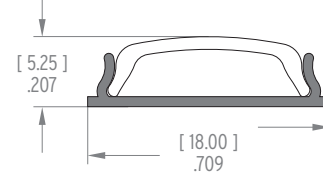

Features

- Delivered in standard 6.5 ft (2m) length.
- Thin, lightweight and flexible, can be easily bent both inside and outside over curved or uneven surfaces.
- Can be installed using adhesive mounting tape.
- Designed to meet North American woodworking standards.
- Made of ALCOA 6063-T5 aluminum alloy increasing heat dissipation.
- Its use increases the lifetime of your LED strip.
- Max bending radius is 4 inches.
- Only available in North America.

0.04 lbs/ft (without optic)

Cable Feed: Behind (B)

Max 4.7 W/ft

Component Order Code

Family	Profile	Optic	Mounting
Contour	5560	5570	1033

Technical Details

OPAL

50% light efficiency

Visible dotting

CCT decrease 215 K

This basic lens protects your tape and maximizes light output.

Mounting Dimensions [mm] in

Adhesive Tape

WITHOUT LENS

WITH LENS

Max Bending Radius: 4 inches