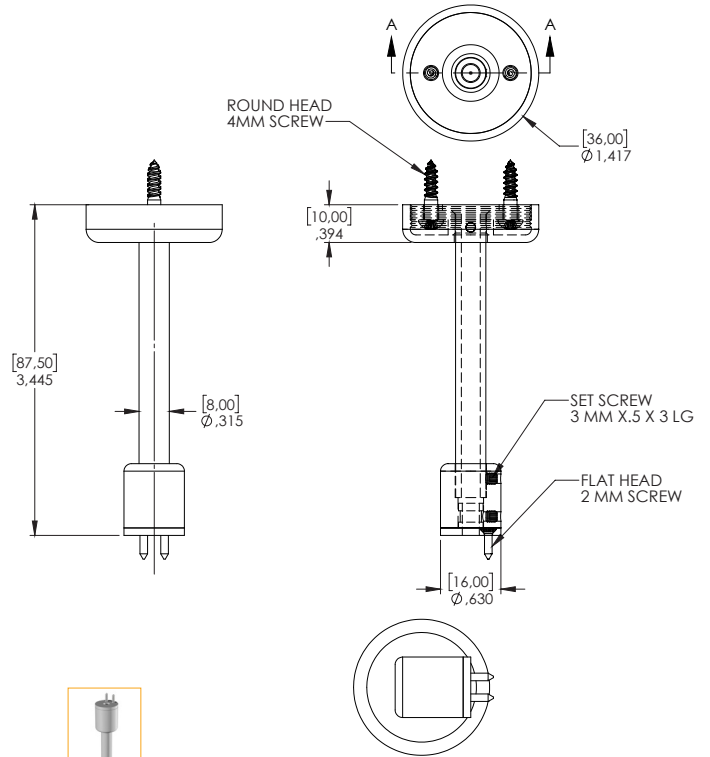

### Features

- Delivered in standard 6.5 ft (2m) length.
- Ultra-compact size with a diameter of only 16mm (5/8in).
- Brackets allow adjusting lighting direction as desired.
- Designed to meet North American woodworking standards.
- Made of ALCOA 6063-T5 aluminum alloy increasing heat dissipation.
- Its use increases the lifetime of your LED strip.
- Only available in North America.

## Mounting Dimensions [mm] in

Surface Mount Clip

P-Bracket

U-Bracket

## Mounting Dimensions [mm] in

Horizontal Arm Kit

Vertical Arm Kit

Horizontal Insert Kit

Vertical Insert Kit