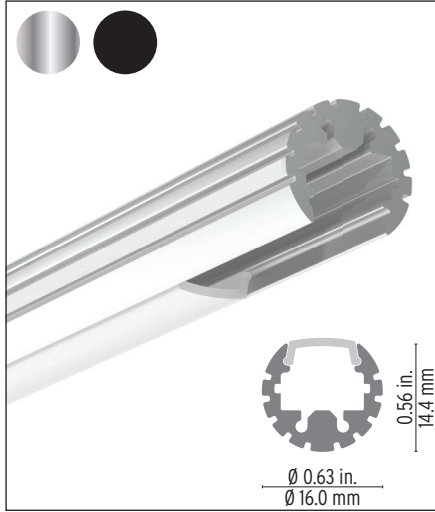

# Contour 4500 Aluminum Profile

The 4500 is a slim but extremely versatile display solution. With its ultra-compact size and its complete freedom of lighting direction, you will find many ways to install it with its wide variety of accessories.

### Features

- Delivered in standard 6.5 ft (2m) length.
- Ultra-compact size with a diameter of only 16mm (5/8in).
- Brackets allow adjusting lighting direction as desired.
- Designed to meet North American woodworking standards.
- Made of ALCOA 6063-T5 aluminum alloy increasing heat dissipation.
- Its use increases the lifetime of your LED strip.
- Only available in North America.

Project name \_\_\_\_\_

Fixture type \_\_\_\_\_ Phase \_\_\_\_\_

Specifier \_\_\_\_\_ Date \_\_\_\_\_

**Linear weight:**  
0.5 lbs/ft (without optic)

**Cable Feed: End (E)**  
Max 4.7 W/ft

Canopy kit 1.5" stainless steel  
for coax. wire (suspended)  
4075