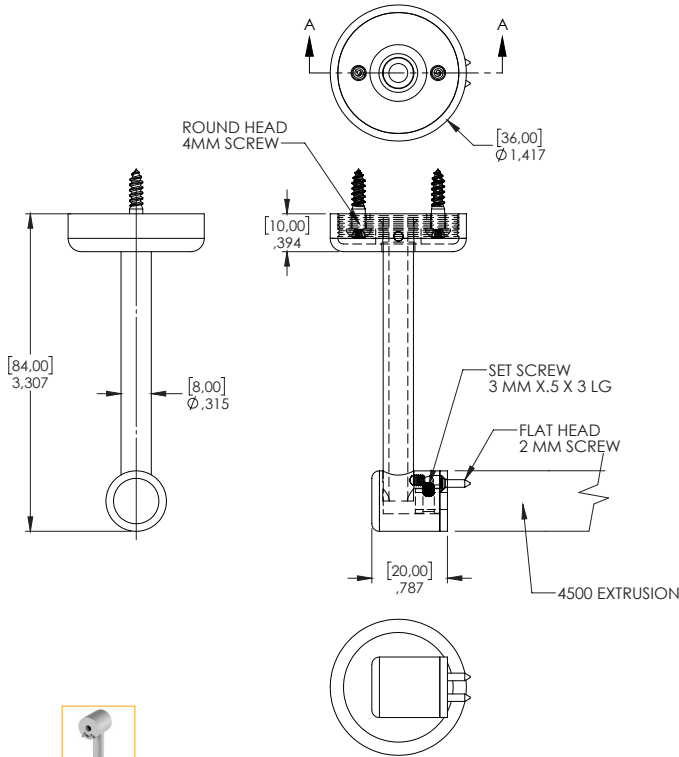

### Features

- Delivered in standard 6.5 ft (2m) length.
- Ultra-compact size with a diameter of only 16mm (5/8in).
- Brackets allow adjusting lighting direction as desired.
- Designed to meet North American woodworking standards.
- Made of ALCOA 6063-T5 aluminum alloy increasing heat dissipation.
- Its use increases the lifetime of your LED strip.
- Only available in North America.

## Mounting Dimensions [mm] in

Surface Mount Clip

P-Bracket

U-Bracket

## Mounting Dimensions [mm] in

Horizontal Arm Kit

Vertical Arm Kit

Horizontal Insert Kit

Vertical Insert Kit