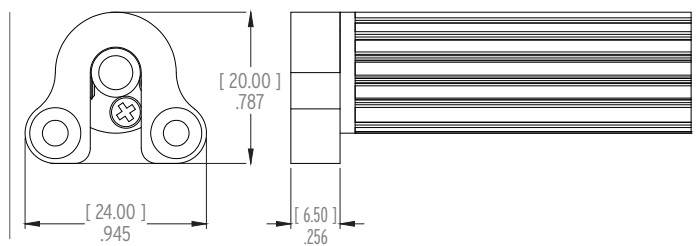

### Features

- Delivered in standard 6.5 ft (2m) length.
- Ultra-compact size with a diameter of only 16mm (5/8in).
- Brackets allow adjusting lighting direction as desired.
- Designed to meet North American woodworking standards.
- Made of ALCOA 6063-T5 aluminum alloy increasing heat dissipation.
- Its use increases the lifetime of your LED strip.
- Only available in North America.

## Mounting Dimensions [mm] in

Surface Mount Clip

P-Bracket

U-Bracket

## Mounting Dimensions [mm] in

Horizontal Arm Kit

Vertical Arm Kit

Horizontal Insert Kit

Vertical Insert Kit