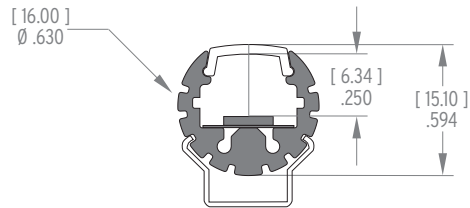

### Features

- Delivered in standard 6.5 ft (2m) length.
- Ultra-compact size with a diameter of only 16mm (5/8in).
- Brackets allow adjusting lighting direction as desired.
- Designed to meet North American woodworking standards.
- Made of ALCOA 6063-T5 aluminum alloy increasing heat dissipation.
- Its use increases the lifetime of your LED strip.
- Only available in North America.

### OPAL

50% light efficiency

**Slight visible dotting**  
CCT decrease 215 K

This lens allows a homogenous line of light.

## Mounting Dimensions [mm] in

Surface Mount Clip

P-Bracket

U-Bracket