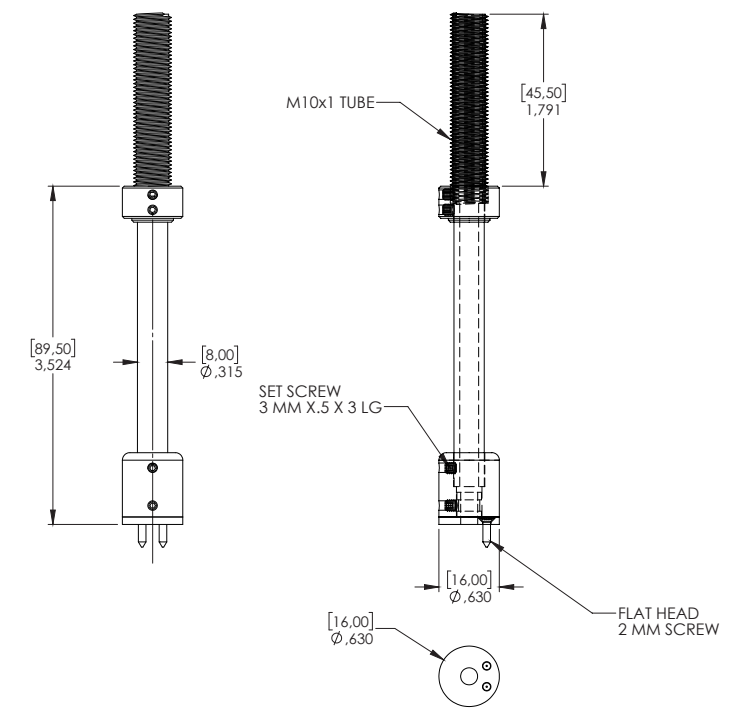

### Features

- Delivered in standard 6.5 ft (2m) length.
- Ultra-compact size with a diameter of only 16mm (5/8in).
- Brackets allow adjusting lighting direction as desired.
- Designed to meet North American woodworking standards.
- Made of ALCOA 6063-T5 aluminum alloy increasing heat dissipation.
- Its use increases the lifetime of your LED strip.
- Only available in North America.

## Mounting Dimensions [mm] in

Surface Mount Clip

P-Bracket

U-Bracket

## Mounting Dimensions [mm] in

Horizontal Arm Kit

Vertical Arm Kit

Horizontal Insert Kit

Vertical Insert Kit