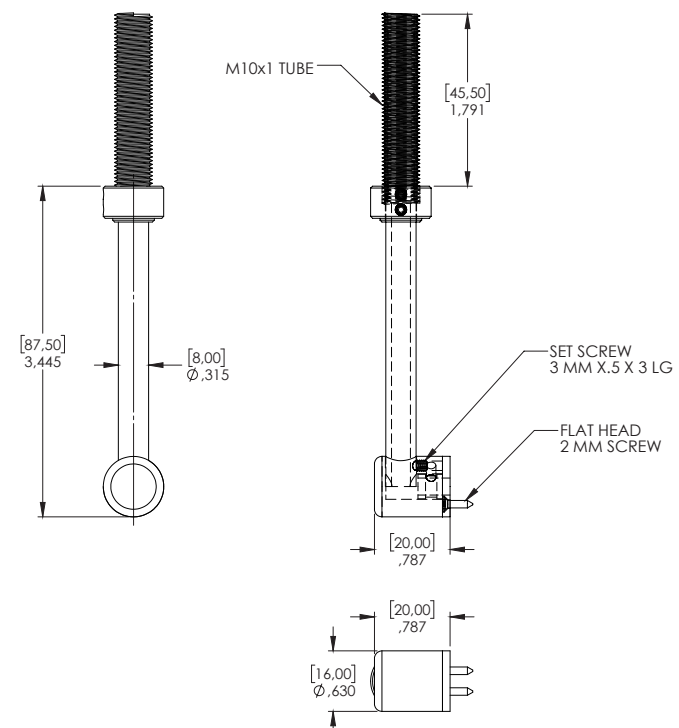

### Features

- Delivered in standard 6.5 ft (2m) length.
- Ultra-compact size with a diameter of only 16mm (5/8in).
- Brackets allow adjusting lighting direction as desired.
- Designed to meet North American woodworking standards.
- Made of ALCOA 6063-T5 aluminum alloy increasing heat dissipation.
- Its use increases the lifetime of your LED strip.
- Only available in North America.

## Mounting Dimensions [mm] in

Surface Mount Clip

P-Bracket

U-Bracket

## Mounting Dimensions [mm] in

Horizontal Arm Kit

Vertical Arm Kit

Horizontal Insert Kit

Vertical Insert Kit