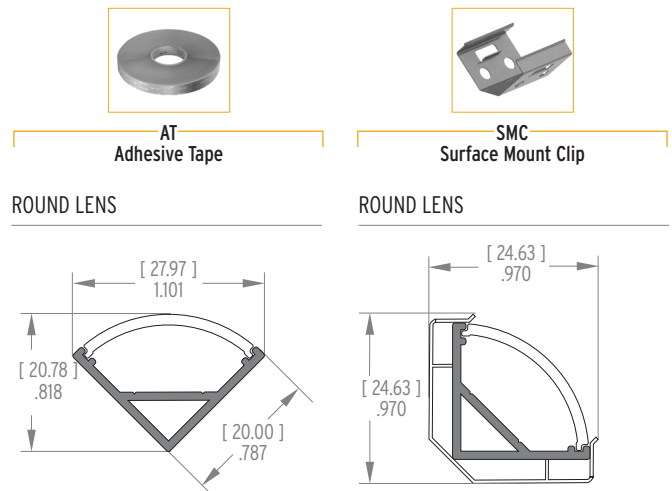

Features

- Delivered in standard 6.5 ft (2m) length.
- Offers lighting with a beam oriented at 45 degrees.
- Designed to give a uniform light with an opal square optic.
- Made of ALCOA 6063-T5 aluminum alloy increasing heat dissipation.
- Its use increases the lifetime of your LED strip.
- Only available in North America.

Technical Details

ROUND SEMI-OPAL

85% light efficiency

Slight visible dotting
CCT decrease 130 K

This lens reduces glare and softens light cut-off while maintaining high brightness.

PRIME OPAL

72% light efficiency

Dot free
CCT decrease 215 K

This light opal lens reduces glare and softens light cut-off while maintaining the high output levels and greatly diffusing the LED diode image on the surface.

Mounting Dimensions [mm]