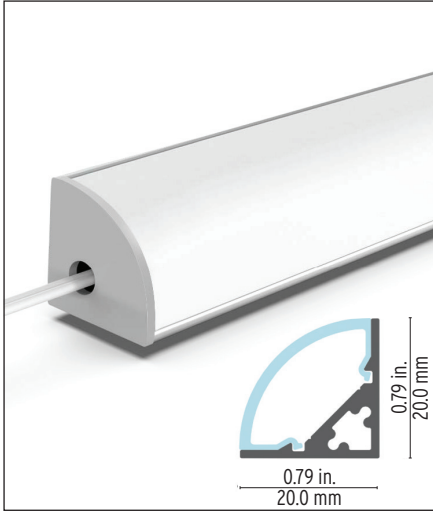

Contour 2200 Aluminum Profile

LED LINEAR™

Offering lighting without hot spots at a 45-degree angle from a corner, the 2200 excels at maximizing appeal of the products in displays, while maintaining a minimalist style. Black or Silver finish.

Features

- Delivered in standard 6.5 ft (2m) length.
- Offers lighting with a beam oriented at 45 degrees.
- Designed to give a uniform light with an opal square optic.
- Made of ALCOA 6063-T5 aluminum alloy increasing heat dissipation.
- Its use increases the lifetime of your LED strip.
- Only available in North America.

Project name	
Fixture type	Phase
Specifier	Date

Linear weight:
0.12 lbs/ft (without optic)

Cable Feed: End (E)
Max 4.7 W/ft

Component Order Code

Family	Profile	Optic	Endcaps	Mounting
Contour	2200			
	 Round, Semi-Opal 2234			
	 Round, Prime Opal 2035			

Dot free
CCT decrease 215 K

This light opal lens reduces glare and softens light cut-off while maintaining the high output levels and greatly diffusing the LED diode image on the surface.

Mounting Dimensions [mm]