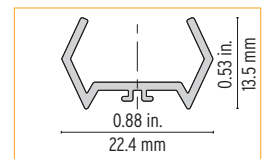

Contour 1512 Aluminum Profile

LED LINEAR™

Contour 1512 has been designed for recessed applications with small spaces. With its height of 0.52" (13.4 mm) it fits perfect into dry construction. It has an opal cover and a diffused light output surface. The channels and optics are field cuttable and provide heat sink for LED tapes up to 7.4 W/ft. White or black finish.

Features

- Delivered in standard 6.5 ft (2 m) lengths.
- Extra heatsinking to accommodate medium power LED tapes.
- Its use increases the lifetime of your LED strip.
- Compatible with recessed installation accessories.

Project name

Fixture type

Specifier

Phase

Date

Cable Feed: End (E)
Max 7.4 W/ft

Component Order Code

Family	Profile	Optic	Endcaps	Mounting
Contour		12000057-2m		10000597-SCH

White 10000535-RAL9003-2m
Black 10000535-SCH-2m

Low Opal 12000057-1m /-2m

White 11000257-RAL9003
Black 11000257-SCH

Mounting Spring 10000597-SCH

Technical Details

LOW OPAL

50% light efficiency

Visible Dotting

5% warmer CCT offset

This lens exhibits visible dotting effect.

Mounting Dimensions