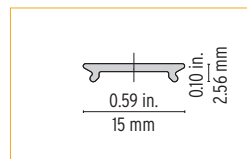

Low Opal 12000057-1m /-2m