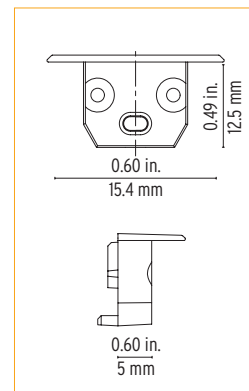

White 11000257-RAL9003
Black 11000257-SCH