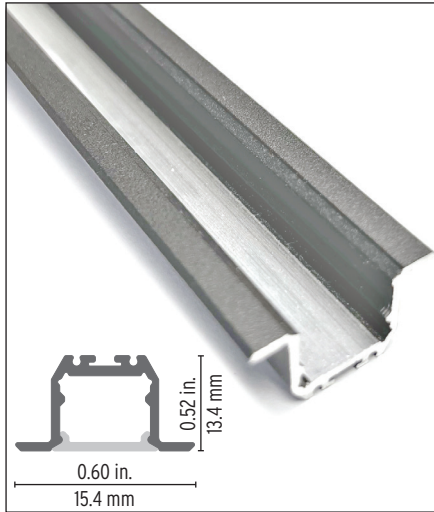

Contour 1512 Aluminum Profile

LED LINEAR™

Contour 1512 has been designed for recessed applications with small spaces. With its height of 0.52" (13.4 mm) it fits perfect into dry construction. It has an opal cover and a diffused light output surface. The channels and optics are field cuttable and provide heat sink for LED tapes up to 7.4 W/ft. White or black finish.

Features

- Delivered in standard 6.5 ft (2 m) lengths.
- Extra heatsinking to accommodate medium power LED tapes.
- Its use increases the lifetime of your LED strip.
- Compatible with recessed installation accessories.

Project name

Fixture type

Specifier

Phase

Date

Cable Feed: End (E)
Max 7.4 W/ft

Component Order Code

Family	Profile	Optic	Endcaps	Mounting
Contour		12000057-2m		10000597-SCH