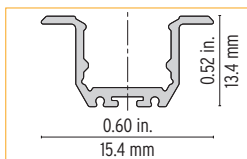

Contour 1512 Aluminum Profile

LED LINEAR™

Contour 1512 has been designed for recessed applications with small spaces. With its height of 0.52" (13.4 mm) it fits perfect into dry construction. It has an opal cover and a diffused light output surface. The channels and optics are field cuttable and provide heat sink for LED tapes up to 7.4 W/ft. White or black finish.

Features

- Delivered in standard 6.5 ft (2 m) lengths.
- Extra heatsinking to accommodate medium power LED tapes.
- Its use increases the lifetime of your LED strip.
- Compatible with recessed installation accessories.

Project name

Fixture type

Specifier

Phase

Date

Cable Feed: End (E)
Max 7.4 W/ft

Component Order Code

Family	Profile	Optic	Endcaps	Mounting
Contour		12000057-2m		10000597-SCH