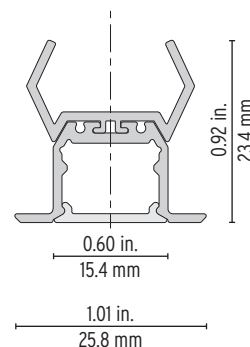

Mounting Dimensions