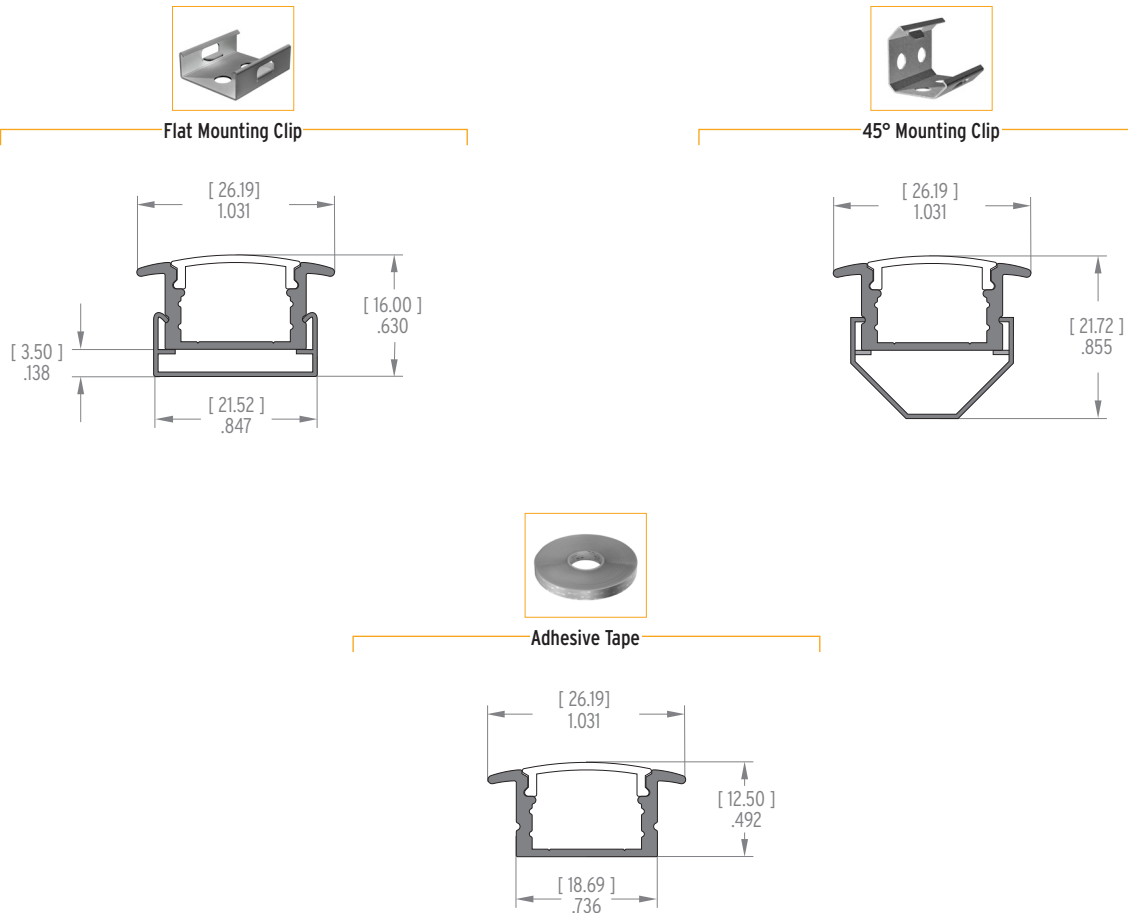

Technical Details

CLEAR	SPREAD	SEMI-OPAL	OPAL	PRIME
96.5% light efficiency	95% light efficiency	85% light efficiency	50% light efficiency	85% light efficiency
Visible dotting CCT decrease 65 K	Visible dotting CCT decrease 65 K	Slight Visible dotting CCT decrease 130 K	Dot free CCT decrease 215 K	Dot free CCT decrease 130 K
This basic lens protects your tape and maximizes light output.	With its integrated prismatic grooves this lens scatters the light and increases the beam spread to better light nearby objects.	This lens reduces glare and softens light cut-off while maintaining high brightness.	This lens provides dot free illumination and a homogenous line of light.	This lens reduces glare and softens light cut-off while maintaining high brightness.

Mounting Dimensions [mm] in