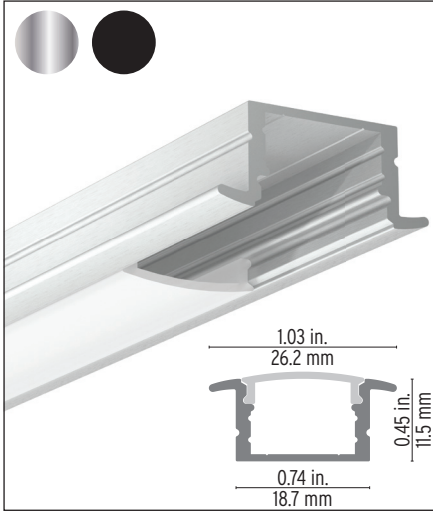

Contour 1300 Aluminum Profile

Compact and recessed profile. The edges on each side of this extrusion allow for a recessed installation, while having style with its discreet and neat appearance.

Features

- Delivered in standard 6.5 ft (2m) length.
- Allows recessed installation (in 19mm (3/4-inch) groove).
- Designed to meet North American woodworking standards.
- Made of ALCOA 6063-T5 aluminum alloy increasing heat dissipation.
- Its use increases the lifetime of your LED strip.
- Compatible with multiple installation accessories.
- Only available in North America.

Technical Details

CLEAR	SPREAD	SEMI-OPAL	OPAL	PRIME
96.5% light efficiency	95% light efficiency	85% light efficiency	50% light efficiency	85% light efficiency
				
Visible dotting CCT decrease 65 K	Visible dotting CCT decrease 65 K	Slight Visible dotting CCT decrease 130 K	Dot free CCT decrease 215 K	Dot free CCT decrease 130 K
This basic lens protects your tape and maximizes light output.	With its integrated prismatic grooves this lens scatters the light and increases the beam spread to better light nearby objects.	This lens reduces glare and softens light cut-off while maintaining high brightness.	This lens provides dot free illumination and a homogenous line of light.	This lens reduces glare and softens light cut-off while maintaining high brightness.