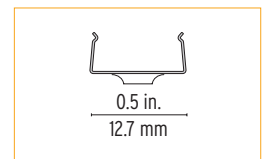

Countersink Clip 13000315