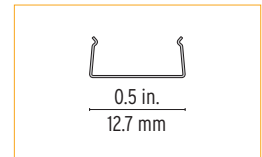

Features

- Delivered in standard 6.6 ft (2 m) lengths.
- Extra heatsinking to accommodate low power LED tapes.
- Its use increases the lifetime of your LED strip.
- Compatible with recessed installation accessories.

Project name

Fixture type

Specifier

Phase

Date

Cable Feed: End (E)
Max 6.1 W/ft

Component Order Code

Family	Profile	Optic	Endcaps	Mounting
Contour	10000587-W-2m	12000057-2m	11000243	

White 10000587-W-2m

Low Opal 12000057-2m

White 11000243

Countersink Clip 13000315

Flat Clip 13000316

Technical Details

LOW OPAL

50% light efficiency