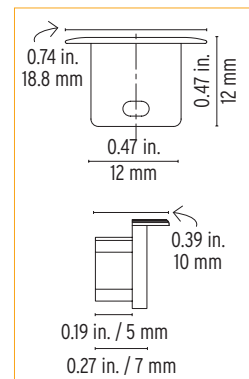

White 11000243