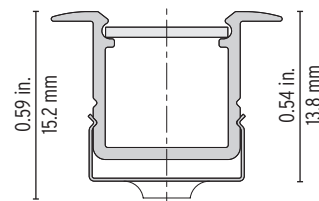

Features

- Delivered in standard 6.6 ft (2 m) lengths.
- Extra heatsinking to accommodate low power LED tapes.
- Its use increases the lifetime of your LED strip.
- Compatible with recessed installation accessories.

Project name

Fixture type

Specifier

Phase

Date

Cable Feed: End (E)
Max 6.1 W/ft

Component Order Code

Family	Profile	Optic	Endcaps	Mounting
Contour	10000587-W-2m	12000057-2m	11000243	

White 10000587-W-2m

Low Opal 12000057-2m

White 11000243

Countersink Clip 13000315

Flat Clip 13000316

Technical Details

LOW OPAL

50% light efficiency

Dot free

5% warmer CCT offset

This lens exhibits visible dotting effect.

Mounting Dimensions

Countersink Clip

Flat Clip

LED FLEX TAPE COMPATIBILITY CHART

✓ Compatible