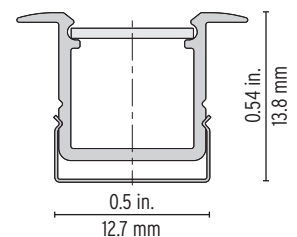

Features

- Delivered in standard 6.6 ft (2 m) lengths.
- Extra heatsinking to accommodate low power LED tapes.
- Its use increases the lifetime of your LED strip.
- Compatible with recessed installation accessories.

Dot free

5% warmer CCT offset

This lens exhibits visible dotting effect.

Mounting Dimensions

Countersink Clip

Flat Clip

LED FLEX TAPE COMPATIBILITY CHART

✓ Compatible