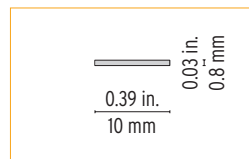

Low Opal 12000057-2m