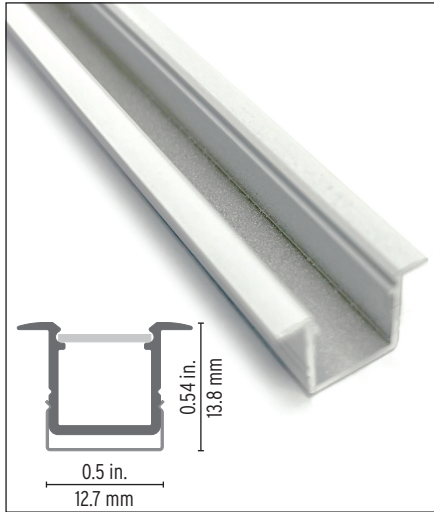

Contour 1212 Aluminum Profile

Contour 1212 is our smallest recessed profile and perfect for furniture lighting due to its form factor. The clips ensure an easy and quick installation. The channels and optics are field cuttable and provide heat sink for LED tapes up to 6.1 W/ft. White finish.

Features

- Delivered in standard 6.6 ft (2 m) lengths.
- Extra heatsinking to accommodate low power LED tapes.
- Its use increases the lifetime of your LED strip.
- Compatible with recessed installation accessories.

Project name

Fixture type

Specifier

Phase

Date

Cable Feed: End (E)
Max 6.1 W/ft

Component Order Code

Family	Profile	Optic	Endcaps	Mounting
Contour	10000587-W-2m	12000057-2m	11000243	

White 10000587-W-2m

Low Opal 12000057-2m

White 11000243

Countersink Clip 13000315

Flat Clip 13000316

Technical Details

LOW OPAL

50% light efficiency