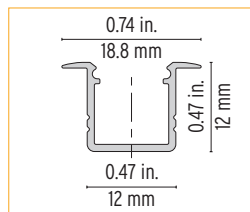

Features

- Delivered in standard 6.6 ft (2 m) lengths.
- Extra heatsinking to accommodate low power LED tapes.
- Its use increases the lifetime of your LED strip.
- Compatible with recessed installation accessories.

Project name

Fixture type

Specifier

Phase

Date

Cable Feed: End (E)
Max 6.1 W/ft

Component Order Code

Family	Profile	Optic	Endcaps	Mounting
Contour	10000587-W-2m	12000057-2m	11000243	

White 10000587-W-2m

Low Opal 12000057-2m

White 11000243

Countersink Clip 13000315

Flat Clip 13000316

Technical Details

LOW OPAL

50% light efficiency