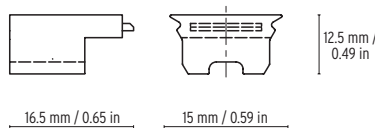

Technical Details

LOW OPAL

50% light efficiency

Visible Dotting

5% warmer CCT offset

This lens exhibits visible dotting effect.

Mounting Dimensions

Trimless Mounting Profile - PVC

TRIMLESS MOUNTING PROFILE & LOW OPAL

Flat Mounting Clip

FLAT MOUNTING CLIP & LOW OPAL

Endcap

LED FLEX TAPE COMPATIBILITY CHART

✓ Compatible

☑ Dot free

LED Tape Family	LED Tape Type	Models ¹	LED Tape Step Length	Contour 0036 ² Compatibility
LUMINARIS	Static White	Luminaris LD05 (1.7W/ft, 152lm/ft)	2.76"/70mm	✓
		Luminaris LD10 (2.6W/ft, 311lm/ft)	2.76"/70mm	✓
		Luminaris LD15 (4.7W/ft, 463lm/ft)	2.76"/70mm	✓
		Luminaris LD22 (6.3W/ft, 659lm/ft)	2.76"/70mm	
		Luminaris HD05 (1.6W/ft, 201lm/ft)	2.76"/70mm	✓
		Luminaris HD10 (2.6W/ft, 320lm/ft)	2.76"/70mm	✓
		Luminaris HD15 (4.7W/ft, 552lm/ft)	2.76"/70mm	✓
		Luminaris HD22 (6.3W/ft, 716lm/ft)	2.76"/70mm	✓
HYDRA	Static White	Hydra PRO 07 (1.9W/ft, 185lm/ft)	2.46"/62.5mm	✓
		Hydra PRO 13 (3.9W/ft, 430lm/ft)	2.46"/62.5mm	✓
		Hydra PRO 18 (5.6W/ft, 600lm/ft)	2.46"/62.5mm	
		Hydra PRO 24 (7.4W/ft, 750lm/ft)	2.46"/62.5mm	
		Hydra PRO 35 (10.7W/ft, 1100lm/ft)	2.46"/62.5mm	
	Tunable White	Hydra Tunable LD25 (7.6W/ft, 503lm/ft)	4.92"/125mm	
		Hydra Tunable HD12 (3.6W/ft, 213lm/ft)	2.46"/62.5mm	✓
		Hydra Tunable HD24 (7.2W/ft, 472lm/ft)	2.46"/62.5mm	
	RGB	Hydra RGB LD15 (4.6W/ft, 127lm/ft)	4.92"/125mm	✓
Hydra RGB HD10 (3.4W/ft, 102lm/ft)		2.46"/62.5mm	✓	
Hydra RGB HD20 (6.7W/ft, 191lm/ft)		2.46"/62.5mm		
STATIC COLOR	Static Color	Static Color HD (3.1W/ft, 300lm/ft)	2.76"/70mm	✓

1) Lumen values reflect measurements of LED tape at 3000K. Tunable White, RGB and Static Color represent the highest possible lumen output.

2) These profiles will be dot-free when ordered as Assembled Solutions.