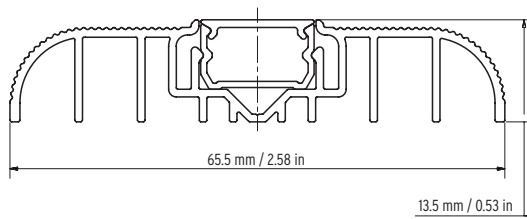

Technical Details

LOW OPAL

50% light efficiency

Visible Dotting

5% warmer CCT offset

This lens exhibits visible dotting effect.

Mounting Dimensions

TRIMLESS MOUNTING PROFILE & LOW OPAL