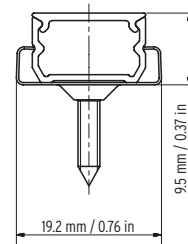

FLAT MOUNTING CLIP & LOW OPAL