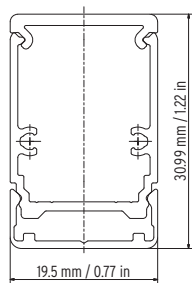

Technical Details

LOW OPAL

50% light efficiency

Dot free

5% warmer CCT offset

This lens provides a homogenous line of light.

Clear and Semi-Opal are 95% and 80% efficient respectively. They exhibit visible dotting effect.

Mounting Dimensions