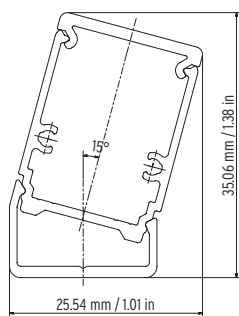

Technical Details

LOW OPAL

50% light efficiency

Dot free

5% warmer CCT offset

This lens provides a homogenous line of light.

Clear and Semi-Opal are 95% and 80% efficient respectively. They exhibit visible dotting effect.

Mounting Dimensions