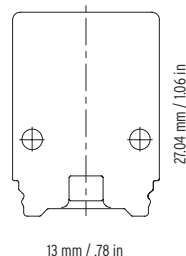

Technical Details

LOW OPAL

50% light efficiency

Dot free

5% warmer CCT offset

This lens provides a homogenous line of light.

Clear and Semi-Opal are 95% and 80% efficient respectively. They exhibit visible dotting effect.

Mounting Dimensions