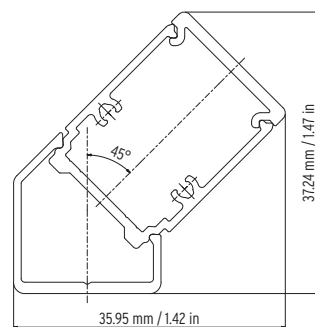

Technical Details

LOW OPAL

50% light efficiency

Dot free

5% warmer CCT offset

This lens provides a homogenous line of light.

Clear and Semi-Opal are 95% and 80% efficient respectively. They exhibit visible dotting effect.

Mounting Dimensions