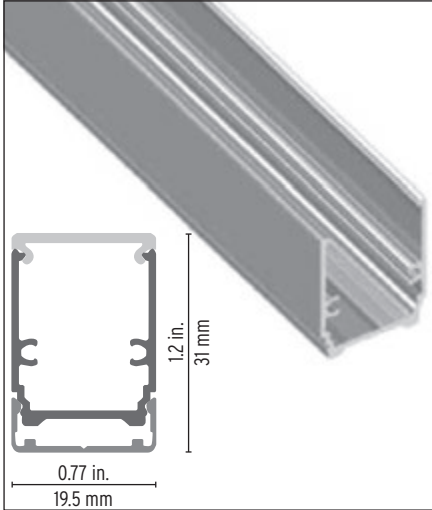

Contour 0022 Aluminum Profile

Profile designed to ensure that the LED source is invisible, offering uniform and soft lighting for the eyes. Compact and versatile design. High light extraction efficacy and superior light quality.

Features

- Delivered in standard 6.5 ft (2m) length.
- Designed to give a uniform light without hot spots.
- Extra heatsinking to accommodate medium power LED tapes.
- Its use increases the lifetime of your LED strip.
- Compatible with multiple installation accessories.

Project name _____

Fixture type _____ Phase _____

Specifier _____ Date _____

Cable Feed: End (E), Side (S)
Max 4.7 W/ft

Component Order Code

Family	Profile	Optic*	Endcaps	Mounting
Contour	10000533	12000013	11000224	

30° Mounting Clip, 4in.
10000040-30d

*Clear and Semi-Opal Lenses are available. Consult factory for details.