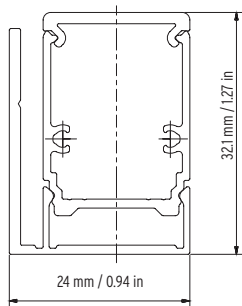

Technical Details

LOW OPAL

50% light efficiency

Dot free

5% warmer CCT offset

This lens provides a homogenous line of light.

Clear and Semi-Opal are 95% and 80% efficient respectively. They exhibit visible dotting effect.

Mounting Dimensions