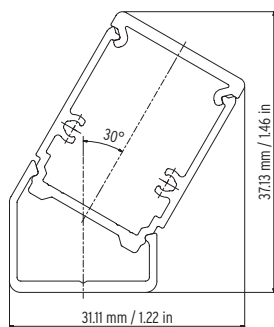

Technical Details

LOW OPAL

50% light efficiency

Dot free

5% warmer CCT offset

This lens provides a homogenous line of light.

Clear and Semi-Opal are 95% and 80% efficient respectively. They exhibit visible dotting effect.

Mounting Dimensions