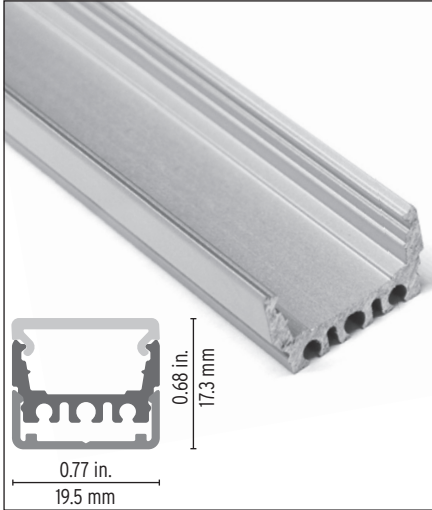

Contour 0002 Aluminum Profile

LED LINEAR™

Profile designed to ensure that the LED source is invisible, offering uniform and soft lighting for the eyes. Compact and versatile design.

Features

- Delivered in standard 6.5 ft (2m) length.
- Designed to give a uniform light without hot spots.
- Extra heatsinking to accommodate medium/high power LED tapes.
- Its use increases the lifetime of your LED strip.
- Compatible with multiple installation accessories.

Project name _____

Fixture type _____ Phase _____

Specifier _____ Date _____

Cable Feed: Side (S), End (E)
Max 7.6 W/ft

Component Order Code

Family	Profile	Optic	Endcaps	Mounting
Contour	10000300			

Profile, Silver
10000300

Low, Clear Plastic (Set of 2)
11000247

Flat Mounting Profile, 6.5ft.
10000039

Flat Mounting Clip, 4in.
10000040

15° Mounting Clip, 4in.
10000040-15d

30° Mounting Clip, 4in.
10000040-30d

45° Mounting Clip, 4in.
10000040-45d

Plastic Mounting Clip
(for vertical mounting)
13000032

Adjustable Mounting Clip
13000082

Wall Mounting Profile 6.5ft.
13000319-2m

Technical Details

HIGH OPAL

55% light efficiency

Dot free

5% warmer CCT offset