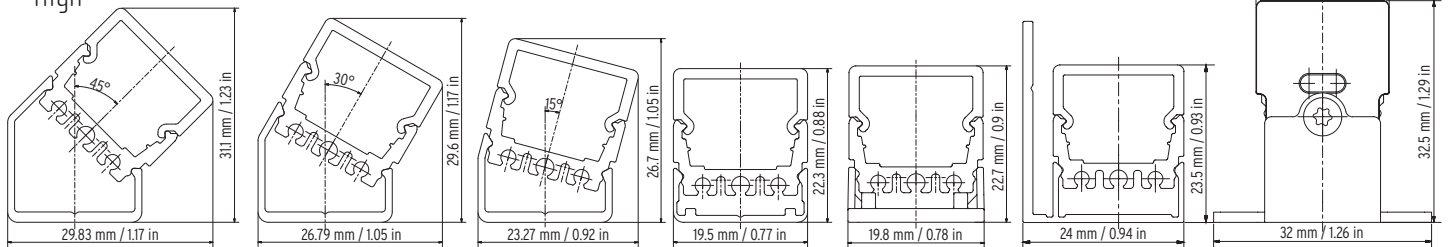

Plastic Mounting Clip
(for vertical mounting)
13000032

Adjustable Mounting Clip
13000082

Wall Mounting Profile 6.5ft.
13000319-2m

Technical Details

HIGH OPAL

55% light efficiency

Dot free

5% warmer CCT offset

15C/30C/45C
Angled Mounting Clips

FMP/FMC
Flat Mounting
Profile/Clip

PMC
Plastic
Mounting Clip

WMP
Wall Mounting
Profile

Adjustable
Mounting Clip

High

Round

Low