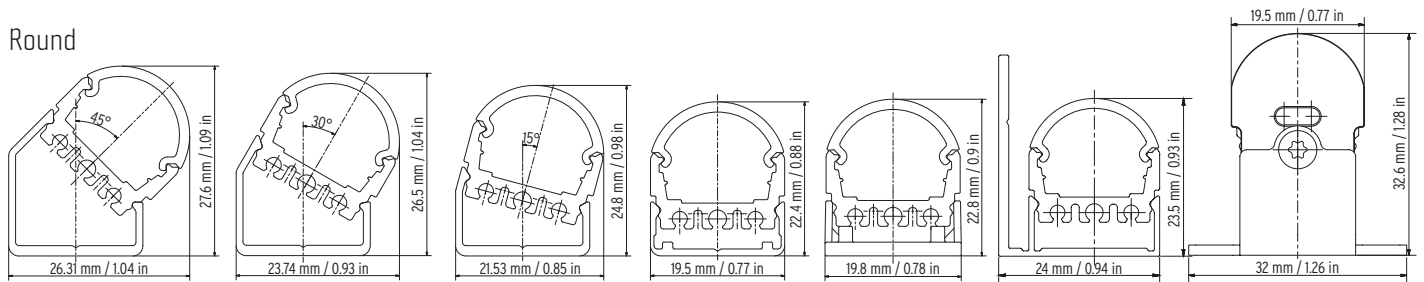

Plastic Mounting Clip
(for vertical mounting)
13000032

Adjustable Mounting Clip
13000082

Wall Mounting Profile 6.5ft.
13000319-2m

Technical Details

HIGH OPAL

55% light efficiency

Dot free

5% warmer CCT offset

15C/30C/45C
Angled Mounting Clips

FMP/FMC
Flat Mounting
Profile/Clip

PMC
Plastic
Mounting Clip

WMP
Wall Mounting
Profile

Adjustable
Mounting Clip

High

Round

Low