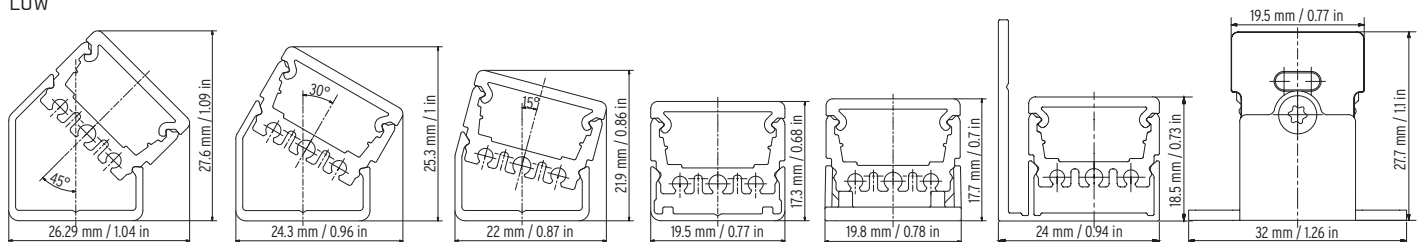

15C/30C/45C
Angled Mounting Clips

FMP/FMC
Flat Mounting
Profile/Clip

PMC
Plastic
Mounting Clip

WMP
Wall Mounting
Profile

Adjustable
Mounting Clip

High

Round

Low