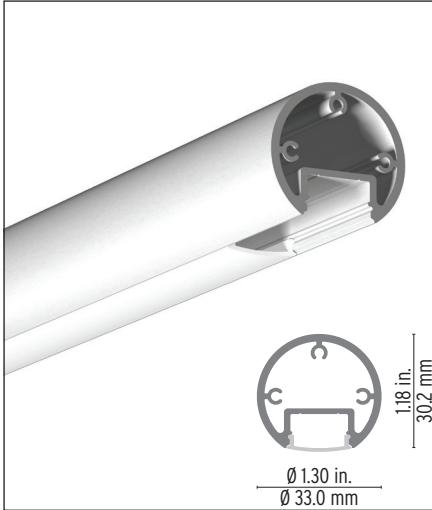

Contour 7850 Aluminum Profile

The 7850 is a direct replacement of standard closet rods, and curtain rods. Whether you need to light your way through the wardrobe, or turn your curtains into a privacy screen at night, this profile will do the job.

Features

- Delivered in standard 6.5 ft (2m) length.
- Standard diameter for wardrobe rods, compatible with a wide range of hardware on the market.
- Made of ALCOA 6063-T5 aluminum alloy increasing heat dissipation.
- Compatible with multiple rod installation hardware.
- NEC rated for in-closet applications.
- Only available in North America.

Project name

Fixture type

Specifier

Phase

Date

Linear weight:

0.45 lbs/ft (without optic)

Cable Feed: End (E), Behind (B)
Max 4.7 W/ft

Technical Details

CLEAR	SPREAD	SEMI-OPAL	OPAL	PRIME
96.5% light efficiency	95% light efficiency	85% light efficiency	50% light efficiency	85% light efficiency
				
Visible dotting CCT decrease 65 K	Visible dotting CCT decrease 65 K	Slight Visible dotting CCT decrease 130 K	Dot free CCT decrease 215 K	Dot free CCT decrease 130 K
This basic lens protects your tape and maximizes light output.	With its integrated prismatic grooves this lens scatters the light and increases the beam spread to better light nearby objects.	This lens reduces glare and softens light cut-off while maintaining high brightness.	This lens provides dot free illumination and a homogenous line of light.	This lens reduces glare and softens light cut-off while maintaining high brightness.