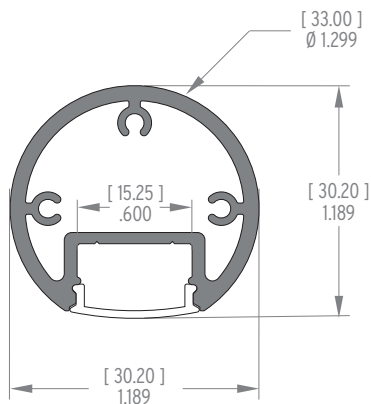

Technical Details

CLEAR	SPREAD	SEMI-OPAL	OPAL	PRIME
96.5% light efficiency	95% light efficiency	85% light efficiency	50% light efficiency	85% light efficiency
Visible dotting CCT decrease 65 K	Visible dotting CCT decrease 65 K	Slight Visible dotting CCT decrease 130 K	Dot free CCT decrease 215 K	Dot free CCT decrease 130 K
This basic lens protects your tape and maximizes light output.	With its integrated prismatic grooves this lens scatters the light and increases the beam spread to better light nearby objects.	This lens reduces glare and softens light cut-off while maintaining high brightness.	This lens provides dot free illumination and a homogenous line of light.	This lens reduces glare and softens light cut-off while maintaining high brightness.

Mounting Dimensions [mm] in

Endcaps