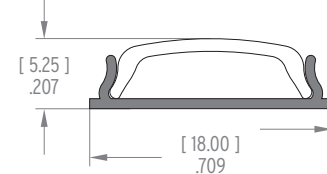

Features

- Delivered in standard 6.5 ft (2m) length.
- Thin, lightweight and flexible, can be easily bent both inside and outside over curved or uneven surfaces.
- Can be installed using adhesive mounting tape.
- Designed to meet North American woodworking standards.
- Made of ALCOA 6063-T5 aluminum alloy increasing heat dissipation.
- Its use increases the lifetime of your LED strip.
- Max bending radius is 4 inches.
- Only available in North America.

0.04 lbs/ft (without optic)

Cable Feed: Behind (B)

Max 4.7 W/ft

Component Order Code

Family	Profile	Optic	Mounting
Contour	5560	5570	1033

Technical Details

OPAL

50% light efficiency

Visible dotting

CCT decrease 215 K

This basic lens protects your tape and maximizes light output.

Mounting Dimensions [mm] in

Adhesive Tape

WITHOUT LENS

WITH LENS

Max Bending Radius: 4 inches