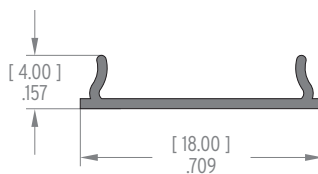

Contour 5560 Aluminum Profile

LED LINEAR™

The 5560 profile allows integrating linear LED lighting on curved or uneven surfaces. Its low profile of less than 1/32" (0.75mm), allows for effortless bending and installation using plain mounting tape.

Features

- Delivered in standard 6.5 ft (2m) length.
- Thin, lightweight and flexible, can be easily bent both inside and outside over curved or uneven surfaces.
- Can be installed using adhesive mounting tape.
- Designed to meet North American woodworking standards.
- Made of ALCOA 6063-T5 aluminum alloy increasing heat dissipation.
- Its use increases the lifetime of your LED strip.
- Max bending radius is 4 inches.
- Only available in North America.

0.04 lbs/ft (without optic)

Cable Feed: Behind (B)

Max 4.7 W/ft

Component Order Code

Family	Profile	Optic	Mounting
Contour	5560	5570	1033

Technical Details

OPAL

50% light efficiency

Visible dotting

CCT decrease 215 K

This basic lens protects your tape and maximizes light output.

Mounting Dimensions [mm] in

Adhesive Tape

WITHOUT LENS

WITH LENS

Max Bending Radius: 4 inches