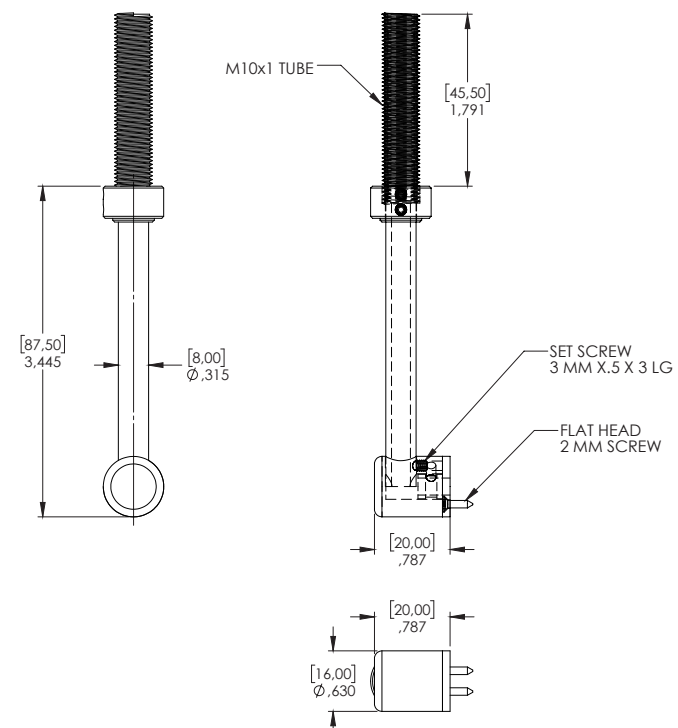

Features

- Delivered in standard 6.5 ft (2m) length.
- Ultra-compact size with a diameter of only 16mm (5/8in).
- Brackets allow adjusting lighting direction as desired.
- Designed to meet North American woodworking standards.
- Made of ALCOA 6063-T5 aluminum alloy increasing heat dissipation.
- Its use increases the lifetime of your LED strip.
- Only available in North America.

Surface Mount Clip

P-Bracket

U-Bracket

Contour 4500 Aluminum Profile

Mounting Dimensions [mm] in

Horizontal Arm Kit

Vertical Arm Kit

Horizontal Insert Kit