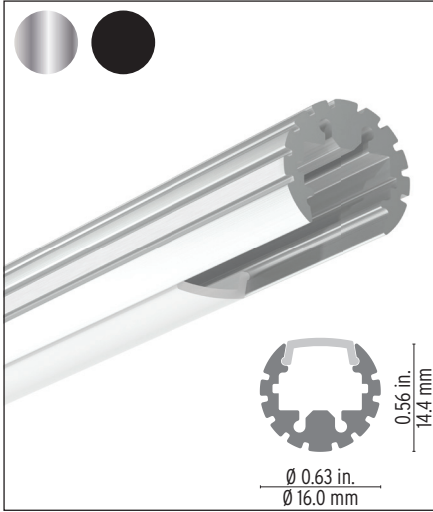

Contour 4500 Aluminum Profile

The 4500 is a slim but extremely versatile display solution. With its ultra-compact size and its complete freedom of lighting direction, you will find many ways to install it with its wide variety of accessories.

Features

- Delivered in standard 6.5 ft (2m) length.
- Ultra-compact size with a diameter of only 16mm (5/8in).
- Brackets allow adjusting lighting direction as desired.
- Designed to meet North American woodworking standards.
- Made of ALCOA 6063-T5 aluminum alloy increasing heat dissipation.
- Its use increases the lifetime of your LED strip.
- Only available in North America.

Project name _____

Fixture type _____ Phase _____

Specifier _____ Date _____

Linear weight:

0.5 lbs/ft (without optic)

Cable Feed: End (E)
Max 4.7 W/ft

Component Order Code

Family	Profile	Optic	Endcaps	Mounting
Contour				

This lens reduces glare and softens light cut-off while maintaining high brightness.

OPAL

50% light efficiency

Slight visible dotting
CCT decrease 215 K

This lens allows a homogenous line of light.

Mounting Dimensions [mm] in