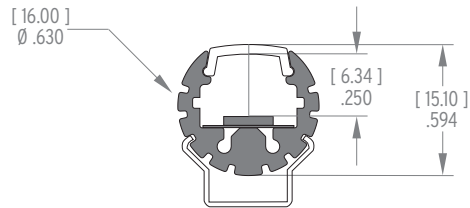

Technical Details

CLEAR

96.5% light efficiency

Visible dotting
CCT decrease 65 K

This basic lens protects your tape and maximizes light output.

SEMI-OPAL

85% light efficiency

Slight visible dotting
CCT decrease 130 K

This lens reduces glare and softens light cut-off while maintaining high brightness.

OPAL

50% light efficiency

Slight visible dotting
CCT decrease 215 K

This lens allows a homogenous line of light.

Mounting Dimensions [mm] in