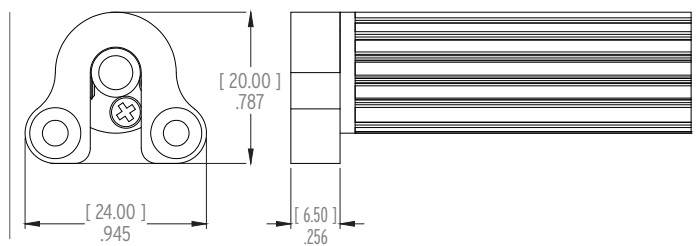

Technical Details

CLEAR

96.5% light efficiency

Visible dotting
CCT decrease 65 K

This basic lens protects your tape and maximizes light output.

SEMI-OPAL

85% light efficiency

Slight visible dotting
CCT decrease 130 K

This lens reduces glare and softens light cut-off while maintaining high brightness.

OPAL

50% light efficiency

Slight visible dotting
CCT decrease 215 K

This lens allows a homogenous line of light.

Mounting Dimensions [mm] in