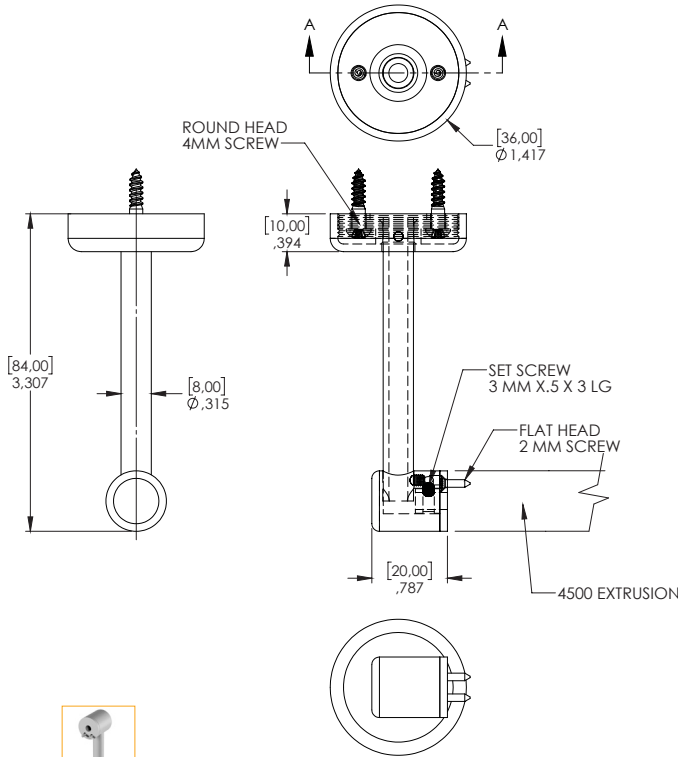

Features

- Delivered in standard 6.5 ft (2m) length.
- Ultra-compact size with a diameter of only 16mm (5/8in).
- Brackets allow adjusting lighting direction as desired.
- Designed to meet North American woodworking standards.
- Made of ALCOA 6063-T5 aluminum alloy increasing heat dissipation.
- Its use increases the lifetime of your LED strip.
- Only available in North America.

Surface Mount Clip

P-Bracket

U-Bracket

Contour 4500 Aluminum Profile

Mounting Dimensions [mm] in

Horizontal Arm Kit

Vertical Arm Kit

Horizontal Insert Kit