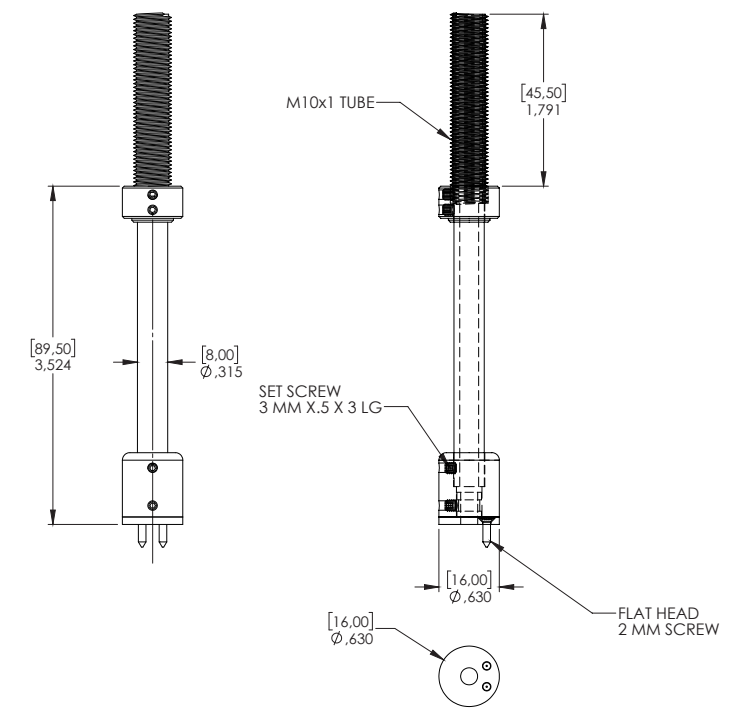

Vertical Insert Kit