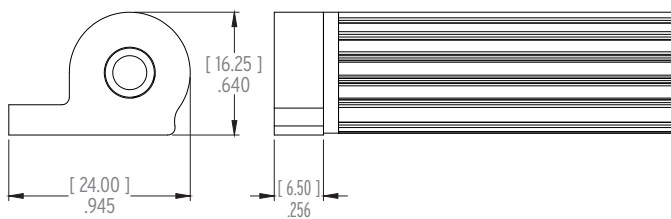

Technical Details

CLEAR

96.5% light efficiency

Visible dotting
CCT decrease 65 K

This basic lens protects your tape and maximizes light output.

SEMI-OPAL

85% light efficiency

Slight visible dotting
CCT decrease 130 K

This lens reduces glare and softens light cut-off while maintaining high brightness.

OPAL

50% light efficiency

Slight visible dotting
CCT decrease 215 K

This lens allows a homogenous line of light.

Mounting Dimensions [mm] in