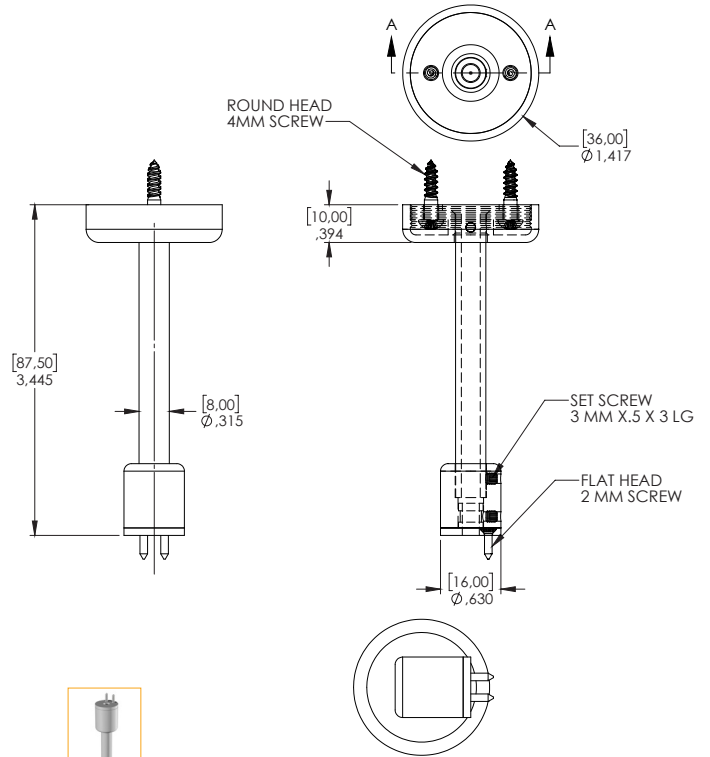

Features

- Delivered in standard 6.5 ft (2m) length.
- Ultra-compact size with a diameter of only 16mm (5/8in).
- Brackets allow adjusting lighting direction as desired.
- Designed to meet North American woodworking standards.
- Made of ALCOA 6063-T5 aluminum alloy increasing heat dissipation.
- Its use increases the lifetime of your LED strip.
- Only available in North America.

Surface Mount Clip

P-Bracket

U-Bracket

Contour 4500 Aluminum Profile

Mounting Dimensions [mm] in

Horizontal Arm Kit

Vertical Arm Kit

Horizontal Insert Kit