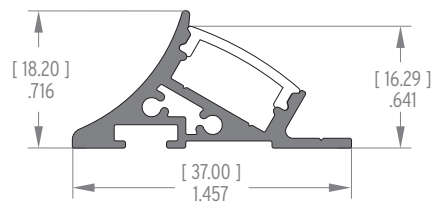

### Features

- Delivered in standard 6.5 ft (2m) length.
- Profile designed to light items on shelves and displays.
- Designed to meet North American woodworking standards.
- Made of ALCOA 6063-T5 aluminum alloy increasing heat dissipation.
- Its use increases the lifetime of your LED strip.
- Compatible with multiple installation accessories.
- Only available in North America.

## Component Order Code

Family	Profile	Optic	Endcaps	Mounting	Accessories
Contour					
	 Profile, Silver incl. 3M mounting tape 1650	 Clear 1269	 Endcap 1671 LEFT, GRAY 1674 LEFT, BLACK 1673 RIGHT, GRAY 1676 RIGHT, BLACK	 Adhesive Tape 8mm (33m roll) 1033	 Type A straight joiner 4037
	 Profile, Black incl. 3M mounting tape 1651	 Spread 1265			 Type A horiz. 45°/135° joiner 4036
	 Profile, White incl. 3M mounting tape 1652	 Semi-Opal 1261			 Type A horiz. 90° joiner 4038
		 Opal 1263			
		 Prime 1266			

## Technical Details

CLEAR	SPREAD	SEMI-OPAL	OPAL	PRIME
<b>96.5% light efficiency</b>	<b>95% light efficiency</b>	<b>85% light efficiency</b>	<b>50% light efficiency</b>	<b>85% light efficiency</b>
				
<b>Visible dotting</b> CCT decrease 65 K	<b>Visible dotting</b> CCT decrease 65 K	<b>Slight Visible dotting</b> CCT decrease 130 K	<b>Dot free</b> CCT decrease 215 K	<b>Dot free</b> CCT decrease 130 K
This basic lens protects your tape and maximizes light output.	With its integrated prismatic grooves this lens scatters the light and increases the beam spread to better light nearby objects.	This lens reduces glare and softens light cut-off while maintaining high brightness.	This lens provides dot free illumination and a homogenous line of light.	This lens reduces glare and softens light cut-off while maintaining high brightness.

## Mounting Dimensions <sup>[mm]</sup><sub>in</sub>

Adhesive Tape