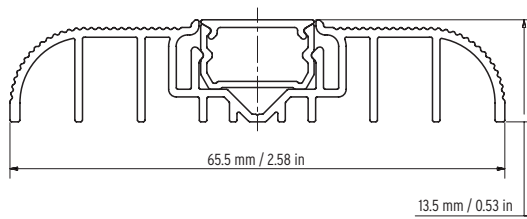

Technical Details

LOW OPAL

50% light efficiency

Dot free

5% warmer CCT offset

This lens provides a homogenous line of light.

Mounting Dimensions

TRIMLESS MOUNTING PROFILE & LOW OPAL