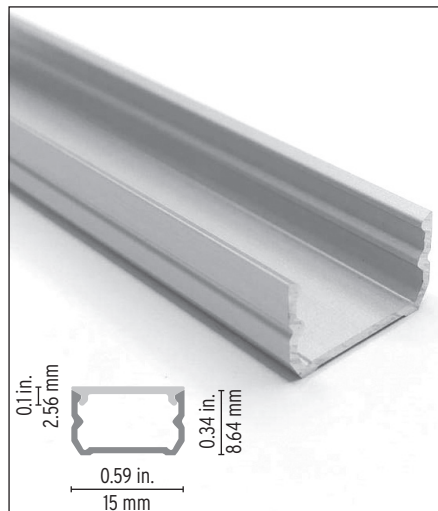

Contour 0036 Aluminum Profile

LED LINEAR™

Profile designed to ensure that the LED source is invisible, offering uniform and soft lighting for the eyes. Compact and versatile design.

Features

- Delivered in standard 6.5 ft (2m) length.
- Designed to give a uniform light without hot spots.
- Its use increases the lifetime of your LED strip.
- Compatible with multiple installation accessories.
- Trimless application for new drywall construction.

Project name

Fixture type

Phase

Specifier

Date

Cable Feed: End (E)
Max 4.7 W/ft

Component Order Code

| Family | Profile | Optic | Endcaps | Mounting |
|---------|-------------|-------------|------------------|----------|
| Contour | 10000537-2m | 12000055-2m | 11000219-RAL9003 | |

Profile, Silver
10000537-2m

Low, Opal
12000055-2m

Low, White Aluminum
(1 piece)
11000219-RAL9003

Trimless Mounting
Profile, PVC
10000580-W-2m

Mounting Dummy, 1m
10000573

Flat Mounting Clip, Metal
13000318

Adhesive Tape, 180 ft.
18200128

Technical Details

LOW OPAL

50% light efficiency

Dot free

5% warmer CCT offset

This lens provides a homogenous line of light.

Mounting Dimensions

Trimless Mounting Profile - PVC