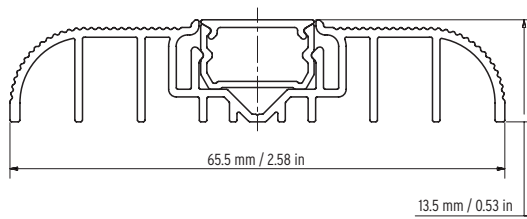

Trimless Mounting  
Profile, PVC  
10000580-W-2m

Mounting Dummy, 1m  
10000573

Flat Mounting Clip, Metal  
13000318

Adhesive Tape, 180 ft.  
18200128

## Technical Details

LOW OPAL

50% light efficiency

**Dot free**

5% warmer CCT offset

This lens provides a homogenous line of light.

## Mounting Dimensions

Trimless Mounting Profile - PVC

TRIMLESS MOUNTING PROFILE & LOW OPAL

Flat Mounting Clip

FLAT MOUNTING CLIP & LOW OPAL

Endcap