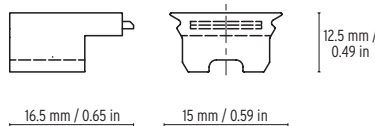

TRIMLESS MOUNTING PROFILE & LOW OPAL

Flat Mounting Clip

FLAT MOUNTING CLIP & LOW OPAL

Endcap

LED FLEX TAPE COMPATIBILITY CHART

✓ Compatible

| LED Tape Family | LED Tape Type | Models ¹ | LED Tape Step Length | Contour 0036 Compatibility |
|------------------------------------|---------------|--|----------------------|----------------------------|
| LUMINARIS | Static White | Luminaris LD05 (1.7W/ft, 152lm/ft) | 2.76"/70mm | ✓ |
| | | Luminaris LD10 (2.6W/ft, 311lm/ft) | 2.76"/70mm | ✓ |
| | | Luminaris LD15 (4.7W/ft, 463lm/ft) | 2.76"/70mm | ✓ |
| | | Luminaris LD22 (6.3W/ft, 659lm/ft) | 2.76"/70mm | |
| | | Luminaris HD05 (1.6W/ft, 201lm/ft) | 2.76"/70mm | ✓ |
| | | Luminaris HD10 (2.6W/ft, 320lm/ft) | 2.76"/70mm | ✓ |
| | | Luminaris HD15 (4.7W/ft, 552lm/ft) | 2.76"/70mm | ✓ |
| | | Luminaris HD22 (6.3W/ft, 716lm/ft) | 2.76"/70mm | ✓ |
| HYDRA | Static White | Hydra PRO 04 (1.2W/ft, 105lm/ft) | 2.46"/62.5mm | ✓ |
| | | Hydra PRO 07 (1.9W/ft, 185lm/ft) | 2.46"/62.5mm | ✓ |
| | | Hydra PRO 13 (3.9W/ft, 430lm/ft) | 2.46"/62.5mm | ✓ |
| | | Hydra PRO 18 (5.6W/ft, 600lm/ft) | 2.46"/62.5mm | |
| | | Hydra PRO 24 (7.4W/ft, 750lm/ft) | 2.46"/62.5mm | |
| | | Hydra PRO 35 (10.7W/ft, 1100lm/ft) | 2.46"/62.5mm | |
| | | Hydra EXL 04 (1.2W/ft, 135lm/ft) | 2.46"/62.5mm | ✓ |
| | | Hydra EXL 06 (1.6W/ft, 185lm/ft) | 2.46"/62.5mm | ✓ |
| | | Hydra EXL 11 (3.2W/ft, 420lm/ft) | 2.46"/62.5mm | ✓ |
| | | Hydra EXL 15 (4.6W/ft, 600lm/ft) | 2.46"/62.5mm | ✓ |
| | | Hydra EXL 20 (6.1W/ft, 760lm/ft) | 2.46"/62.5mm | ✓ |
| | | Hydra EXL 32 (9.7W/ft, 1200lm/ft) | 2.46"/62.5mm | |
| | Tunable White | Hydra Tunable LD25 (7.6W/ft, 503lm/ft) | 4.92"/125mm | |
| | | Hydra Tunable HD12 (3.6W/ft, 213lm/ft) | 2.46"/62.5mm | ✓ |
| | | Hydra Tunable HD24 (7.2W/ft, 472lm/ft) | 2.46"/62.5mm | |
| | RGB | Hydra RGB LD15 (4.6W/ft, 127lm/ft) | 4.92"/125mm | ✓ |
| Hydra RGB HD10 (3.4W/ft, 102lm/ft) | | 2.46"/62.5mm | ✓ | |
| Hydra RGB HD20 (6.7W/ft, 191lm/ft) | | 2.46"/62.5mm | | |
| STATIC COLOR | Static Color | Static Color HD (3.1W/ft, 300lm/ft) | 2.76"/70mm | ✓ |
| RGBW | RGBW | RGBW HD20 (6.1W/ft, 290lm/ft) | 3.27"/83.3mm | ✓ |
| | | RGBW HD40 (12.2W/ft, 490lm/ft) | 3.27"/83.3mm | |