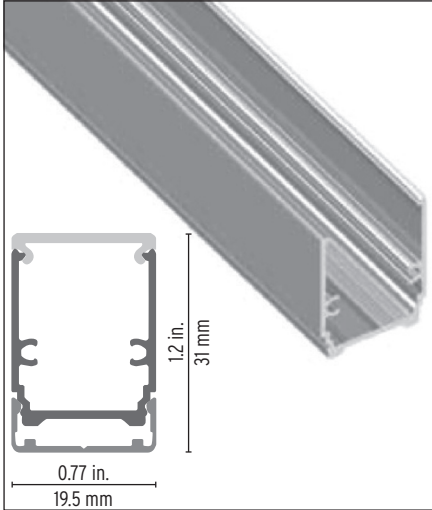

Contour 0022 Aluminum Profile

Profile designed to ensure that the LED source is invisible, offering uniform and soft lighting for the eyes. Compact and versatile design. High light extraction efficacy and superior light quality.

Features

- Delivered in standard 6.5 ft (2m) length.
- Designed to give a uniform light without hot spots.
- Extra heatsinking to accommodate medium power LED tapes.
- Its use increases the lifetime of your LED strip.
- Compatible with multiple installation accessories.

Project name _____

Fixture type _____ Phase _____

Specifier _____ Date _____

Cable Feed: End (E), Side (S)
Max 4.7 W/ft

Component Order Code

Family	Profile	Optic*	Endcaps	Mounting
Contour	10000533	12000013	11000224	

30° Mounting Clip, 4in.
10000040-30d

*Clear and Semi-Opal Lenses are available. Consult factory for details.