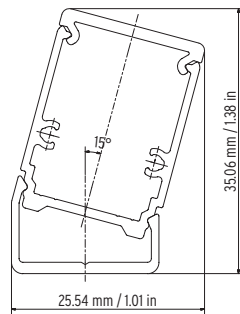

Technical Details

LOW OPAL

50% light efficiency

Dot free

5% warmer CCT offset

This lens provides a homogenous line of light.

Clear and Semi-Opal are 95% and 80% efficient respectively. They exhibit visible dotting effect.

Mounting Dimensions