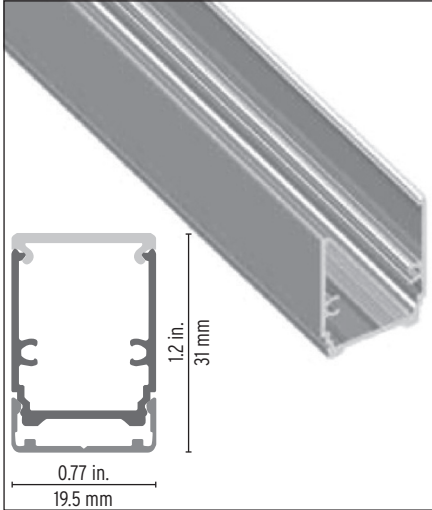

Contour 0022 Aluminum Profile

LED LINEAR™

Profile designed to ensure that the LED source is invisible, offering uniform and soft lighting for the eyes. Compact and versatile design. High light extraction efficacy and superior light quality.

Features

- Delivered in standard 6.5 ft (2m) length.
- Designed to give a uniform light without hot spots.
- Extra heatsinking to accommodate medium power LED tapes.
- Its use increases the lifetime of your LED strip.
- Compatible with multiple installation accessories.

Project name	
Fixture type	Phase
Specifier	Date

Cable Feed: End (E), Side (S)
Max 4.7 W/ft

Component Order Code

Family	Profile	Optic*	Endcaps	Mounting
Contour	10000533	12000013	11000224	

Profile, Silver
10000533

30° Mounting Clip, 4in.
10000040-30d

45° Mounting Clip, 4in.
10000040-45d

Plastic Mounting Clip
(for vertical mounting)
13000032

Wall Mounting Profile 6.5ft.
13000319-2m

*Clear and Semi-Opal Lenses are available. Consult factory for details.