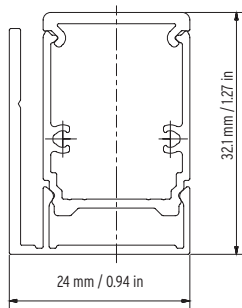

Mounting Dimensions

Flat Mounting Profile / Clip

Angled Mounting Clips

Wall Mounting Profile

Endcap

LED FLEX TAPE COMPATIBILITY CHART

✓ Compatible

LED Tape Family	LED Tape Type	Models ¹	LED Tape Step Length	Contour 0022 Compatibility
LUMINARIS	Static White	Luminaris LD05 (1.7W/ft, 152lm/ft)	2.76"/70mm	✓
		Luminaris LD10 (2.6W/ft, 311lm/ft)	2.76"/70mm	✓
		Luminaris LD15 (4.7W/ft, 463lm/ft)	2.76"/70mm	✓
		Luminaris LD22 (6.3W/ft, 659lm/ft)	2.76"/70mm	
		Luminaris HD05 (1.6W/ft, 201lm/ft)	2.76"/70mm	✓
		Luminaris HD10 (2.6W/ft, 320lm/ft)	2.76"/70mm	✓
		Luminaris HD15 (4.7W/ft, 552lm/ft)	2.76"/70mm	✓
		Luminaris HD22 (6.3W/ft, 716lm/ft)	2.76"/70mm	✓
HYDRA	Static White	Hydra PRO 04 (1.2W/ft, 105lm/ft)	2.46"/62.5mm	✓
		Hydra PRO 07 (1.9W/ft, 185lm/ft)	2.46"/62.5mm	✓
		Hydra PRO 13 (3.9W/ft, 430lm/ft)	2.46"/62.5mm	✓
		Hydra PRO 18 (5.6W/ft, 600lm/ft)	2.46"/62.5mm	✓
		Hydra PRO 24 (7.4W/ft, 750lm/ft)	2.46"/62.5mm	
		Hydra PRO 35 (10.7W/ft, 1100lm/ft)	2.46"/62.5mm	
		Hydra EXL 04 (1.2W/ft, 135lm/ft)	2.46"/62.5mm	✓
		Hydra EXL 06 (1.6W/ft, 185lm/ft)	2.46"/62.5mm	✓
		Hydra EXL 11 (3.2W/ft, 420lm/ft)	2.46"/62.5mm	✓
		Hydra EXL 15 (4.6W/ft, 600lm/ft)	2.46"/62.5mm	✓
		Hydra EXL 20 (6.1W/ft, 760lm/ft)	2.46"/62.5mm	✓
		Hydra EXL 32 (9.7W/ft, 1200lm/ft)	2.46"/62.5mm	
		Tunable White	Hydra Tunable LD25 (7.6W/ft, 503lm/ft)	4.92"/125mm
	Hydra Tunable HD12 (3.6W/ft, 213lm/ft)		2.46"/62.5mm	✓
	Hydra Tunable HD24 (7.2W/ft, 472lm/ft)		2.46"/62.5mm	
	RGB	Hydra RGB LD15 (4.6W/ft, 127lm/ft)	4.92"/125mm	✓
		Hydra RGB HD10 (3.4W/ft, 102lm/ft)	2.46"/62.5mm	✓
Hydra RGB HD20 (6.7W/ft, 191lm/ft)		2.46"/62.5mm		
STATIC COLOR	Static Color	Static Color HD (3.1W/ft, 300lm/ft)	2.76"/70mm	✓
RGBW	RGBW	RGBW HD20 (6.1W/ft, 290lm/ft)	3.27"/83.3mm	✓
		RGBW HD40 (12.2W/ft, 490lm/ft)	3.27"/83.3mm	