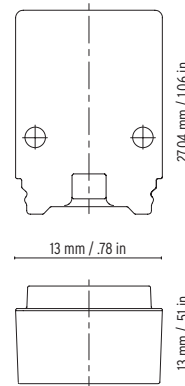

Technical Details

LOW OPAL

50% light efficiency

Dot free

5% warmer CCT offset

This lens provides a homogenous line of light.

Clear and Semi-Opal are 95% and 80% efficient respectively. They exhibit visible dotting effect.

Mounting Dimensions