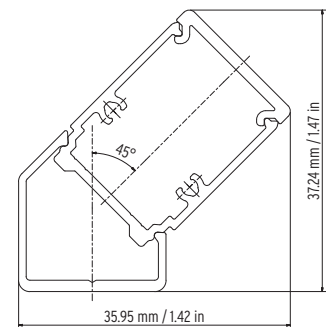

Technical Details

LOW OPAL

50% light efficiency

Dot free

5% warmer CCT offset

This lens provides a homogenous line of light.

Clear and Semi-Opal are 95% and 80% efficient respectively. They exhibit visible dotting effect.

Mounting Dimensions