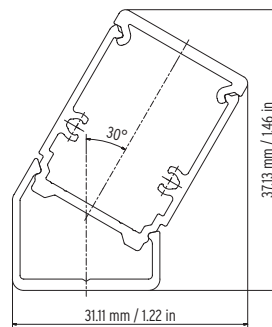

Technical Details

LOW OPAL

50% light efficiency

Dot free

5% warmer CCT offset

This lens provides a homogenous line of light.

Clear and Semi-Opal are 95% and 80% efficient respectively. They exhibit visible dotting effect.

Mounting Dimensions