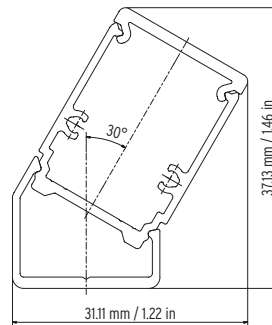

Technical Details

LOW OPAL

50% light efficiency

Dot free

5% warmer CCT offset

This lens provides a homogenous line of light.

Clear and Semi-Opal are 95% and 80% efficient respectively. They exhibit visible dotting effect.

Mounting Dimensions