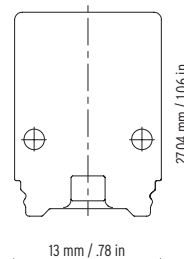

Mounting Dimensions

Flat Mounting Profile / Clip

Angled Mounting Clips

Wall Mounting Profile

Endcap

LED FLEX TAPE COMPATIBILITY CHART

✓ Compatible

LED Tape Family	LED Tape Type	Models ¹	LED Tape Step Length	Contour 0022 Compatibility
LUMINARIS	Static White	Luminaris LD05 (1.7W/ft, 152lm/ft)	2.76"/70mm	✓
		Luminaris LD10 (2.6W/ft, 311lm/ft)	2.76"/70mm	✓
		Luminaris LD15 (4.7W/ft, 463lm/ft)	2.76"/70mm	✓
		Luminaris LD22 (6.3W/ft, 659lm/ft)	2.76"/70mm	
		Luminaris HD05 (1.6W/ft, 201lm/ft)	2.76"/70mm	✓
		Luminaris HD10 (2.6W/ft, 320lm/ft)	2.76"/70mm	✓
		Luminaris HD15 (4.7W/ft, 552lm/ft)	2.76"/70mm	✓
		Luminaris HD22 (6.3W/ft, 716lm/ft)	2.76"/70mm	✓
HYDRA	Static White	Hydra PRO 04 (1.2W/ft, 105lm/ft)	2.46"/62.5mm	✓
		Hydra PRO 07 (1.9W/ft, 185lm/ft)	2.46"/62.5mm	✓
		Hydra PRO 13 (3.9W/ft, 430lm/ft)	2.46"/62.5mm	✓
		Hydra PRO 18 (5.6W/ft, 600lm/ft)	2.46"/62.5mm	✓
		Hydra PRO 24 (7.4W/ft, 750lm/ft)	2.46"/62.5mm	
		Hydra PRO 35 (10.7W/ft, 1100lm/ft)	2.46"/62.5mm	
		Hydra EXL 04 (1.2W/ft, 135lm/ft)	2.46"/62.5mm	✓
		Hydra EXL 06 (1.6W/ft, 185lm/ft)	2.46"/62.5mm	✓
		Hydra EXL 11 (3.2W/ft, 420lm/ft)	2.46"/62.5mm	✓
		Hydra EXL 15 (4.6W/ft, 600lm/ft)	2.46"/62.5mm	✓
		Hydra EXL 20 (6.1W/ft, 760lm/ft)	2.46"/62.5mm	✓
		Hydra EXL 32 (9.7W/ft, 1200lm/ft)	2.46"/62.5mm	
		Tunable White	Hydra Tunable LD25 (7.6W/ft, 503lm/ft)	4.92"/125mm
	Hydra Tunable HD12 (3.6W/ft, 213lm/ft)		2.46"/62.5mm	✓
	Hydra Tunable HD24 (7.2W/ft, 472lm/ft)		2.46"/62.5mm	
	RGB	Hydra RGB LD15 (4.6W/ft, 127lm/ft)	4.92"/125mm	✓
		Hydra RGB HD10 (3.4W/ft, 102lm/ft)	2.46"/62.5mm	✓
Hydra RGB HD20 (6.7W/ft, 191lm/ft)		2.46"/62.5mm		
STATIC COLOR	Static Color	Static Color HD (3.1W/ft, 300lm/ft)	2.76"/70mm	✓
RGBW	RGBW	RGBW HD20 (6.1W/ft, 290lm/ft)	3.27"/83.3mm	✓
		RGBW HD40 (12.2W/ft, 490lm/ft)	3.27"/83.3mm	