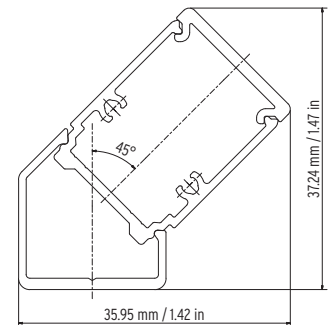

Technical Details

LOW OPAL

50% light efficiency

Dot free

5% warmer CCT offset

This lens provides a homogenous line of light.

Clear and Semi-Opal are 95% and 80% efficient respectively. They exhibit visible dotting effect.

Mounting Dimensions