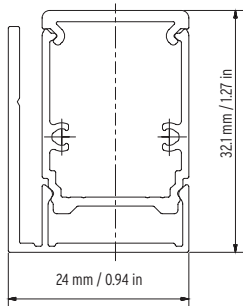

Technical Details

LOW OPAL

50% light efficiency

Dot free

5% warmer CCT offset

This lens provides a homogenous line of light.

Clear and Semi-Opal are 95% and 80% efficient respectively. They exhibit visible dotting effect.

Mounting Dimensions