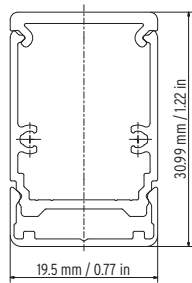

Technical Details

LOW OPAL

50% light efficiency

Dot free

5% warmer CCT offset

This lens provides a homogenous line of light.

Clear and Semi-Opal are 95% and 80% efficient respectively. They exhibit visible dotting effect.

Mounting Dimensions