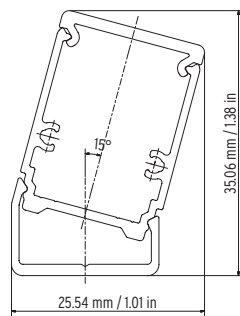

Technical Details

LOW OPAL

50% light efficiency

Dot free

5% warmer CCT offset

This lens provides a homogenous line of light.

Clear and Semi-Opal are 95% and 80% efficient respectively. They exhibit visible dotting effect.

Mounting Dimensions