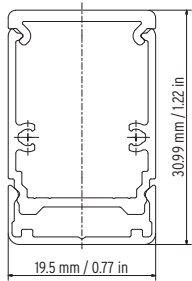

Technical Details

LOW OPAL

50% light efficiency

Dot free

5% warmer CCT offset

This lens provides a homogenous line of light.

Clear and Semi-Opal are 95% and 80% efficient respectively. They exhibit visible dotting effect.

Mounting Dimensions