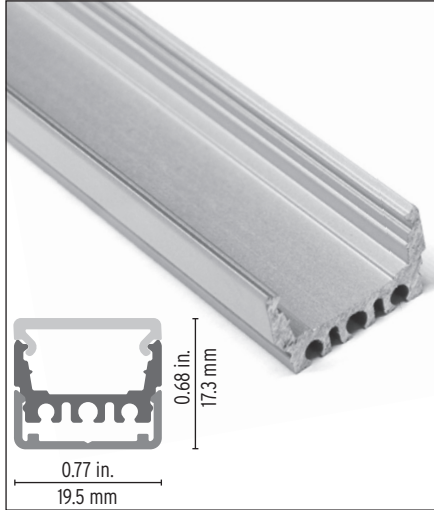

Contour 0002 Aluminum Profile

Profile designed to ensure that the LED source is invisible, offering uniform and soft lighting for the eyes. Compact and versatile design.

Features

- Delivered in standard 6.5 ft (2m) length.
- Designed to give a uniform light without hot spots.
- Extra heatsinking to accommodate medium/high power LED tapes.
- Its use increases the lifetime of your LED strip.
- Compatible with multiple installation accessories.

Project name _____

Fixture type _____ Phase _____

Specifier _____ Date _____

Cable Feed: Side (S), End (E)
Max 7.6 W/ft

Component Order Code

Family	Profile	Optic*	Endcaps	Mounting
Contour	10000300			

Profile, Silver
10000300

High, Opal
12000012

High, Clear Plastic
11000245

Flat Mounting Profile, 6.5ft.
10000039

Round, Opal
12000011

Round, Clear Plastic
11000249

Flat Mounting Clip, 4in.
10000040

Low, Opal
12000013

Low, Clear Plastic
11000247

This lens provides a homogenous line of light.

Clear and Semi-Opal are 97% and 90% efficient respectively. They exhibit visible dotting effect.

Mounting Dimensions

Angled Mounting Clips

Flat Mounting Profile/Clip