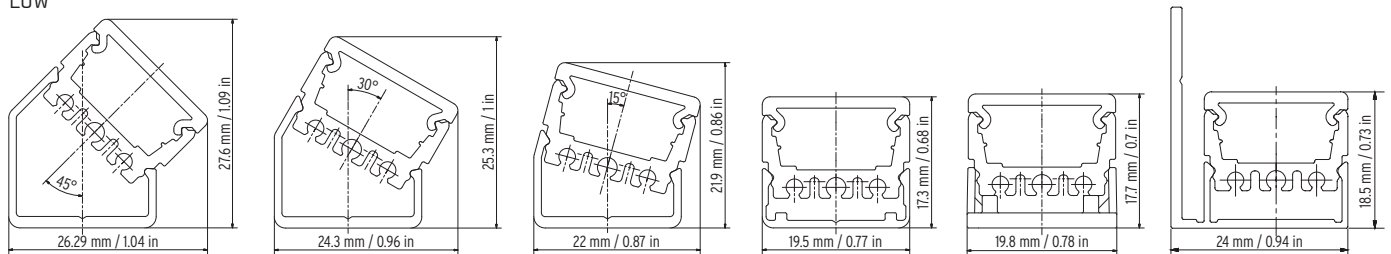

Plastic Mounting Clip

Wall Mounting Profile

High

Round

Low

LED FLEX TAPE COMPATIBILITY CHART

LED Tape Family	LED Tape Type	Models ¹	LED Tape Step Length	Contour 0002 Compatibility
LUMINARIS	Static White	Luminaris LD05 (1.7w/ft, 152lm/ft)	2.76"/70mm	✓
		Luminaris LD10 (2.6w/ft, 311lm/ft)	2.76"/70mm	✓
		Luminaris LD15 (4.7w/ft, 463lm/ft)	2.76"/70mm	✓
		Luminaris LD22 (6.3w/ft, 659lm/ft)	2.76"/70mm	✓
		Luminaris HD05 (1.6w/ft, 201lm/ft)	2.76"/70mm	✓
		Luminaris HD10 (2.6w/ft, 320lm/ft)	2.76"/70mm	✓
		Luminaris HD15 (4.7w/ft, 552lm/ft)	2.76"/70mm	✓
		Luminaris HD22 (6.3w/ft, 716lm/ft)	2.76"/70mm	✓
HYDRA	Static White	Hydra LD05 (1.5w/ft, 145lm/ft)	4.92"/125mm	✓
		Hydra LD10 (3.1w/ft, 359lm/ft)	4.92"/125mm	✓
		Hydra LD15 (4.6w/ft, 575lm/ft)	4.92"/125mm	✓
		Hydra LD25 (7.6w/ft, 935lm/ft)	4.92"/125mm	✓
		Hydra LD40 (12w/ft, 1212lm/ft)	4.92"/125mm	
		Hydra HD06 (1.8w/ft, 173lm/ft)	2.46"/62.5mm	✓
		Hydra HD10 (3.1w/ft, 289lm/ft)	2.46"/62.5mm	✓
		Hydra HD15 (4.6w/ft, 575lm/ft)	2.46"/62.5mm	✓
		Hydra HD25 (7.6w/ft, 935lm/ft)	2.46"/62.5mm	✓
		Hydra HD36 (11w/ft, 1365lm/ft)	2.46"/62.5mm	
	Tunable White	Hydra Tunable LD25 (7.6w/ft, 503lm/ft)	4.92"/125mm	✓
	RGB	Hydra RGB LD15 (4.6w/ft, 127lm/ft)	4.92"/125mm	✓
		Hydra RGB HD10 (3.4w/ft, 102lm/ft)	2.46"/62.5mm	✓
		Hydra RGB HD20 (6.7w/ft, 191lm/ft)	2.46"/62.5mm	✓
NEXUS	Static White	Nexus HD06 (1.8w/ft, 160lm/ft)	2.46"/62.5mm	✓
		Nexus HD10 (2.9w/ft, 260lm/ft)	2.46"/62.5mm	✓
		Nexus HD15 (4.7w/ft, 420lm/ft)	2.46"/62.5mm	✓
		Nexus HD25 (7.6w/ft, 690lm/ft)	2.46"/62.5mm	✓
		Nexus HD40 (12.2w/ft, 1120lm/ft)	2.46"/62.5mm	
		Nexus UHD15 (4.6w/ft, 410lm/ft)	1.64"/41.7mm	✓
		Nexus UHD25 (7.6w/ft, 680lm/ft)	1.64"/41.7mm	✓
	Tunable White	Nexus Tunable HD12 (3.9w/ft, 190lm/ft)	2.46"/62.5mm	✓
		Nexus Tunable HD24 (7.3w/ft, 410lm/ft)	2.46"/62.5mm	✓
		Nexus Tunable HD42 (12.8w/ft, 770lm/ft)	2.46"/62.5mm	
SOL	Static White	Sol LD15 (4.7w/ft, 480lm/ft)	4.92"/125mm	✓
		Sol LD25 (7.6w/ft, 780lm/ft)	4.92"/125mm	✓
		Sol HD15 (4.7w/ft, 480lm/ft)	2.46"/62.5mm	✓
		Sol HD25 (7.6w/ft, 780lm/ft)	2.46"/62.5mm	✓
		Sol HD36 (11w/ft, 1160lm/ft)	2.46"/62.5mm	
	Tunable White	Sol Tunable LD20 (6w/ft, 410lm/ft)	9.84"/250mm	✓
STATIC COLOR	Static Color	Static Color HD (3.1w/ft, 300lm/ft)	2.76"/70mm	✓