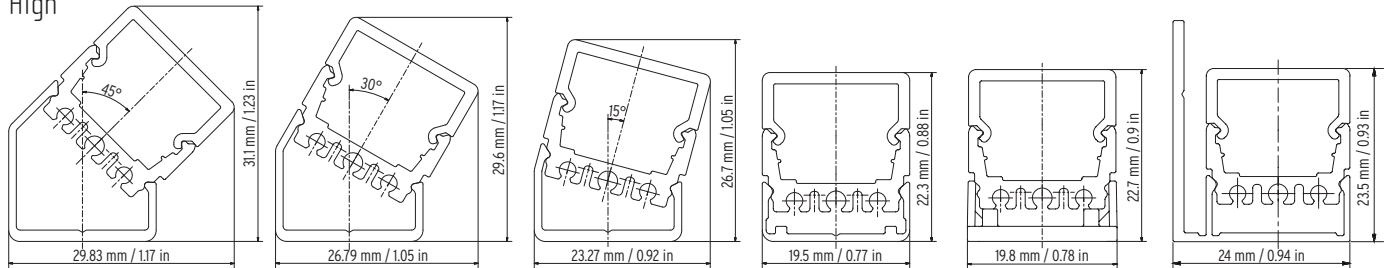

Technical Details

HIGH OPAL

70% light efficiency

Dot free

5% warmer CCT offset

This lens provides a homogenous line of light.

LOW OPAL

60% light efficiency

Dot free

5% warmer CCT offset

This lens provides a homogenous line of light.

ROUND OPAL

65% light efficiency

Dot free

5% warmer CCT offset

This lens provides a homogenous line of light.

Clear and Semi-Opal are 97% and 90% efficient respectively. They exhibit visible dotting effect.

Mounting Dimensions

High