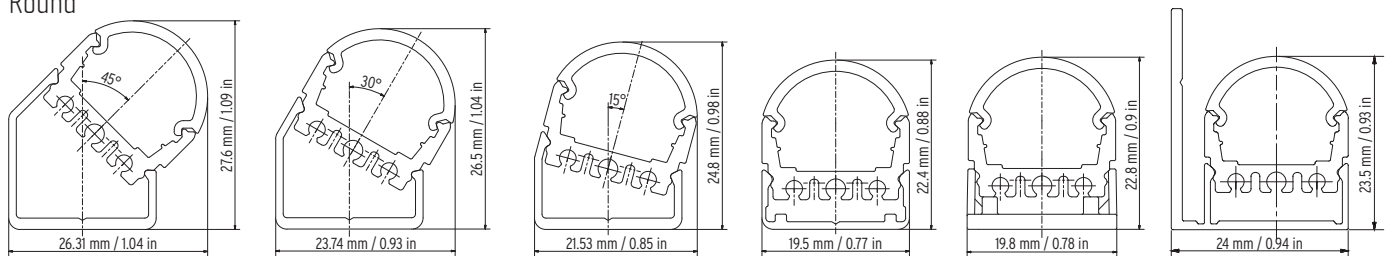

Plastic Mounting Clip

Wall Mounting Profile

High

Round

Low

LED FLEX TAPE COMPATIBILITY CHART

LED Tape Family	LED Tape Type	Models ¹	LED Tape Step Length	Contour 0002 Compatibility
LUMINARIS	Static White	Luminaris LD05 (1.7w/ft, 152lm/ft)	2.76"/70mm	✓
		Luminaris LD10 (2.6w/ft, 311lm/ft)	2.76"/70mm	✓
		Luminaris LD15 (4.7w/ft, 463lm/ft)	2.76"/70mm	✓
		Luminaris LD22 (6.3w/ft, 659lm/ft)	2.76"/70mm	✓
		Luminaris HD05 (1.6w/ft, 201lm/ft)	2.76"/70mm	✓
		Luminaris HD10 (2.6w/ft, 320lm/ft)	2.76"/70mm	✓
		Luminaris HD15 (4.7w/ft, 552lm/ft)	2.76"/70mm	✓
		Luminaris HD22 (6.3w/ft, 716lm/ft)	2.76"/70mm	✓
HYDRA	Static White	Hydra LD05 (1.5w/ft, 145lm/ft)	4.92"/125mm	✓
		Hydra LD10 (3.1w/ft, 359lm/ft)	4.92"/125mm	✓
		Hydra LD15 (4.6w/ft, 575lm/ft)	4.92"/125mm	✓
		Hydra LD25 (7.6w/ft, 935lm/ft)	4.92"/125mm	✓
		Hydra LD40 (12w/ft, 1212lm/ft)	4.92"/125mm	
		Hydra HD06 (1.8w/ft, 173lm/ft)	2.46"/62.5mm	✓
		Hydra HD10 (3.1w/ft, 289lm/ft)	2.46"/62.5mm	✓
		Hydra HD15 (4.6w/ft, 575lm/ft)	2.46"/62.5mm	✓
		Hydra HD25 (7.6w/ft, 935lm/ft)	2.46"/62.5mm	✓
		Hydra HD36 (11w/ft, 1365lm/ft)	2.46"/62.5mm	
	Tunable White	Hydra Tunable LD25 (7.6w/ft, 503lm/ft)	4.92"/125mm	✓
	RGB	Hydra RGB LD15 (4.6w/ft, 127lm/ft)	4.92"/125mm	✓
		Hydra RGB HD10 (3.4w/ft, 102lm/ft)	2.46"/62.5mm	✓
		Hydra RGB HD20 (6.7w/ft, 191lm/ft)	2.46"/62.5mm	✓
NEXUS	Static White	Nexus HD06 (1.8w/ft, 160lm/ft)	2.46"/62.5mm	✓
		Nexus HD10 (2.9w/ft, 260lm/ft)	2.46"/62.5mm	✓
		Nexus HD15 (4.7w/ft, 420lm/ft)	2.46"/62.5mm	✓
		Nexus HD25 (7.6w/ft, 690lm/ft)	2.46"/62.5mm	✓
		Nexus HD40 (12.2w/ft, 1120lm/ft)	2.46"/62.5mm	
		Nexus UHD15 (4.6w/ft, 410lm/ft)	1.64"/41.7mm	✓
		Nexus UHD25 (7.6w/ft, 680lm/ft)	1.64"/41.7mm	✓
	Tunable White	Nexus Tunable HD12 (3.9w/ft, 190lm/ft)	2.46"/62.5mm	✓
		Nexus Tunable HD24 (7.3w/ft, 410lm/ft)	2.46"/62.5mm	✓
		Nexus Tunable HD42 (12.8w/ft, 770lm/ft)	2.46"/62.5mm	
SOL	Static White	Sol LD15 (4.7w/ft, 480lm/ft)	4.92"/125mm	✓
		Sol LD25 (7.6w/ft, 780lm/ft)	4.92"/125mm	✓
		Sol HD15 (4.7w/ft, 480lm/ft)	2.46"/62.5mm	✓
		Sol HD25 (7.6w/ft, 780lm/ft)	2.46"/62.5mm	✓
		Sol HD36 (11w/ft, 1160lm/ft)	2.46"/62.5mm	
	Tunable White	Sol Tunable LD20 (6w/ft, 410lm/ft)	9.84"/250mm	✓
STATIC COLOR	Static Color	Static Color HD (3.1w/ft, 300lm/ft)	2.76"/70mm	✓