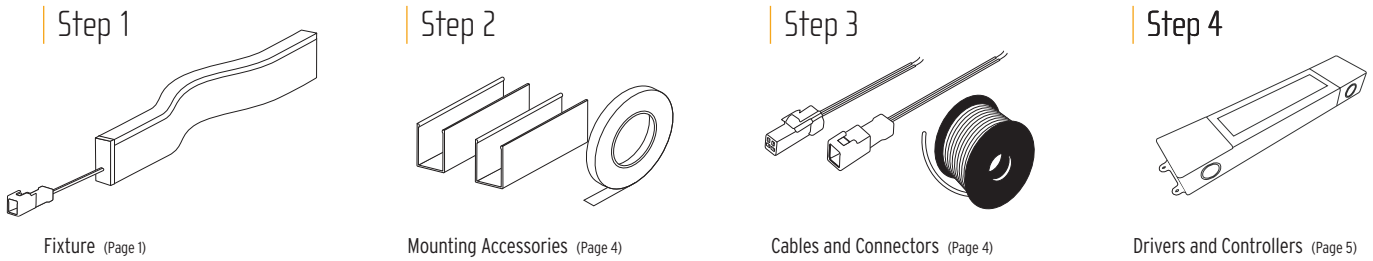

Ordering Process

Fixture Order Code

Family	Model	Lumen package*	Color rendering	Color temperature^a	Custom Length**	Variant	Ingress
VarioLED Flex	Amor	---	W9	---	---	SV	IP67
		HD10-100 lm/ft	W9-95CRI	27-2700K	L_{min}: 391 mm (1'3-3/8")	Horizontal Bend	
				30-3000K	L_{max}: 5016 mm (16'5-1/2")		
				35-3500K	Increment: 25 mm (1")		
				40-4000K			

* Lumen Values represent products at 4000K.
** Custom Length should be specified in millimeters (mm). See page 3 for all available lengths.

	Color temperature^a	Delivered CCT	Lumen/ft^b	W/ft^c
Static White	● W927	2,900 K	86	3.1
	● W930	3,200 K	92	3.1
	● W935	3,800 K	96	3.1
	● W940	4,300 K	100	3.1

^a Up to 7% color shift may occur towards cooler CCT due to the encapsulation of the fixture.
^b Light output is reduced by 40% for recessed applications.
^c The given data are typical values. Due to tolerances of the production process and the electrical components, values for light output and electrical power can vary up to 10%.