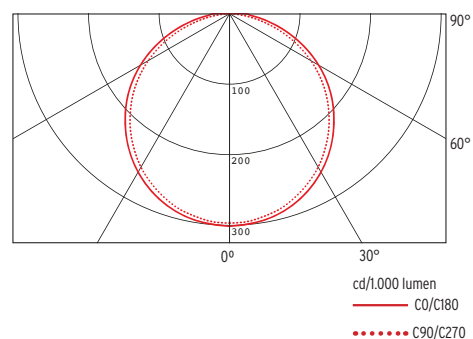

Light Distribution

AMOR SV IP67 - Static White