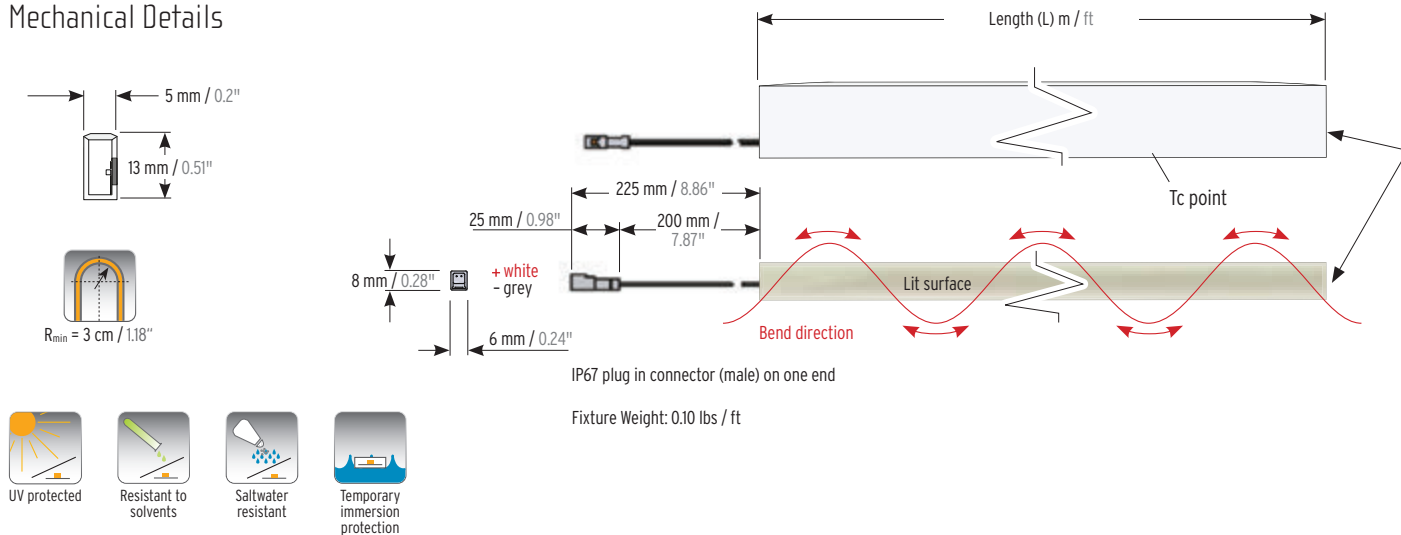

Mechanical Details