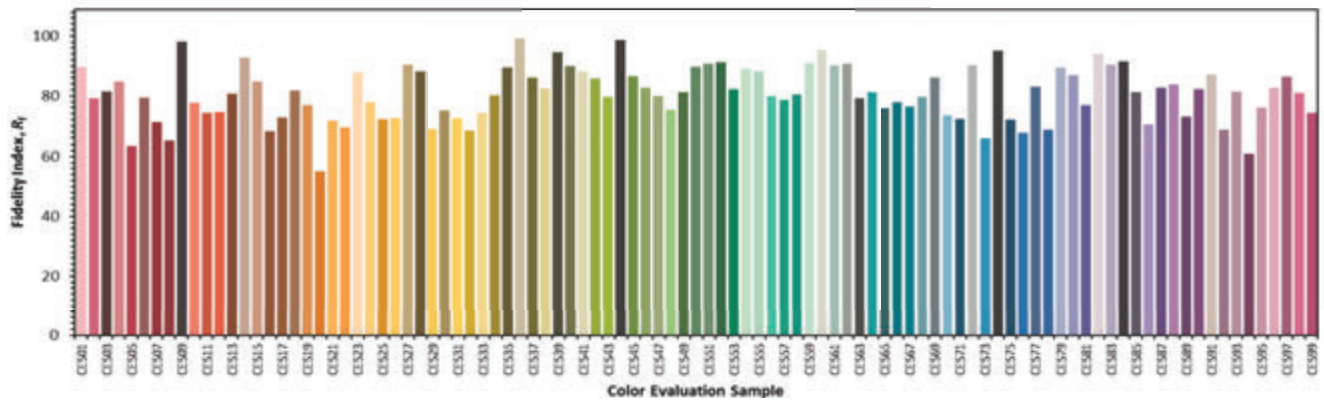

## Colorimetric Details

Photometric Code	CCT	CRI	R9	R <sub>f</sub>	R <sub>g</sub>
W830/339	3000 K	85	23	82	99

Color Vector Graphic

Color Distortion Graphic

Reference Illuminant  
Test Source