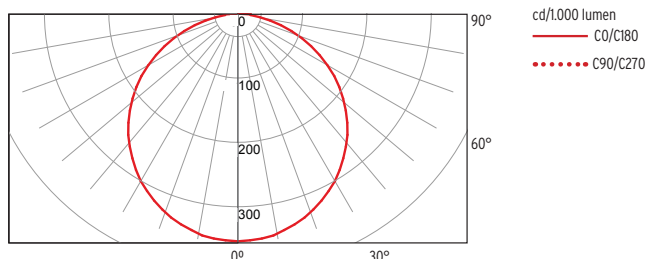

Light Distribution

ADONIS IP67