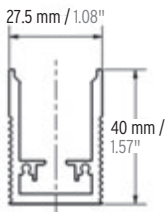

Inground Channel (Accessory)