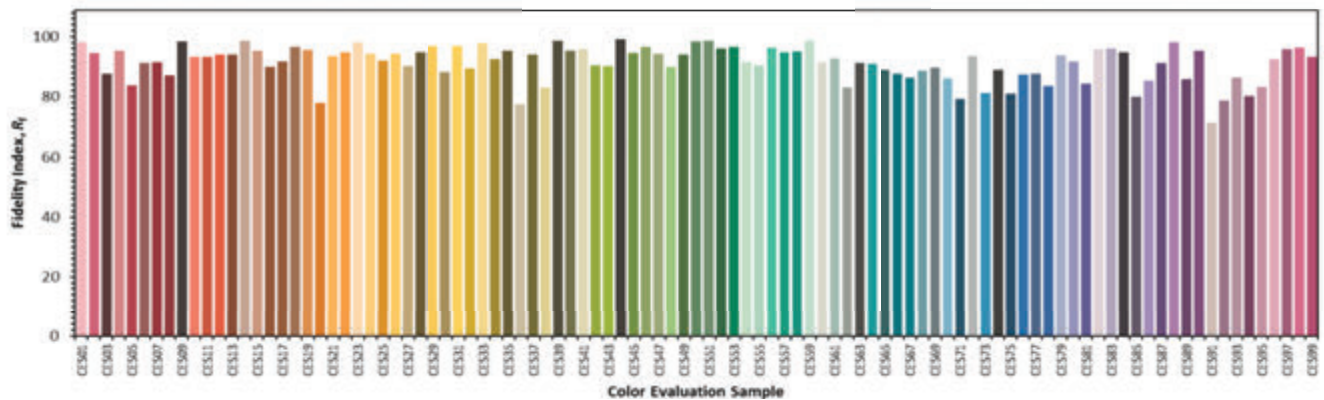

Reference Illuminant
Test Source