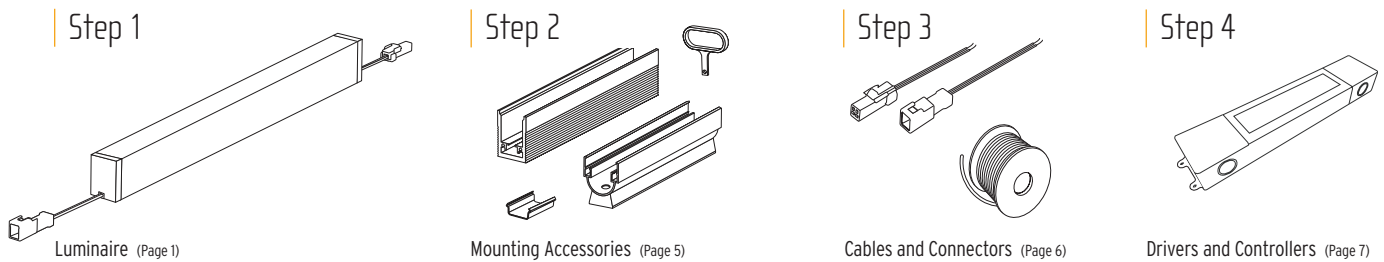

Ordering Process

Luminaire Order Code

Family	Model	Lumen package^a	Color rendering	Color temperature	Custom length^c	Ingress
ADONIS	_____	_____	W_	__	_____	IP67
	HYDRA - Static White	HD06-90 lm/ft HD10-155 lm/ft HD15-310 lm/ft HD25-500 lm/ft HD36-735 lm/ft	W8-85CRI W9-95CRI^b	21-2100K 23-2300K 25-2500K 28-2800K	32-3200K 37-3700K 45-4500K	L_{min}: 264 mm (10-3/4") L_{max}: 3952 mm (13') Increment: 62.5 mm (2-1/2")
	IQW ATON - Tunable White (2300K - 3700K)	HD12-150 lm/ft HD24-310 lm/ft	- -	- -		
	RGB - 622nm (R) 532nm (G) 466nm (B)	HD20-140 lm/ft	-	-		

^a Lumen Values represent 3200K (W932). ^b Only available with HD06 and HD10 lumen packages with 2500K, 2800K, 3200K and 3700K. ^c See page 4 for all available lengths.

		HD6		HD10		HD15		HD25		HD36		
		Color temperature^a	Lumen/ft	W/ft^b	Lumen/ft	W/ft^b	Lumen/ft	W/ft^b	Lumen/ft	W/ft^b	Lumen/ft	W/ft^b
Static White	● W821	2,100 K	85	1.8	145	3.0	230	4.7	370	7.6	545	11
	● W823	2,300 K	100	1.8	165	3.0	260	4.7	425	7.6	620	11
	● W825/W925	2,500 K	85	1.8	145	3.0	280	4.7	450	7.6	660	11
	● W828/W928	2,800 K	90	1.8	150	3.0	295	4.7	480	7.6	700	11
	● W832/W932	3,200 K	90	1.8	155	3.0	310	4.7	500	7.6	735	11
	● W837/W937	3,700 K	95	1.8	160	3.0	370	4.7	515	7.6	750	11
	● W845	4,500 K	130	1.8	215	3.0	345	4.7	560	7.6	820	11

^a CCT Tolerances occur in IP67 products due to the encapsulation of the fixtures.

^b The given data are typical values. Due to tolerances of the production process and the electrical components, values for light output and electrical power can vary up to 10%.