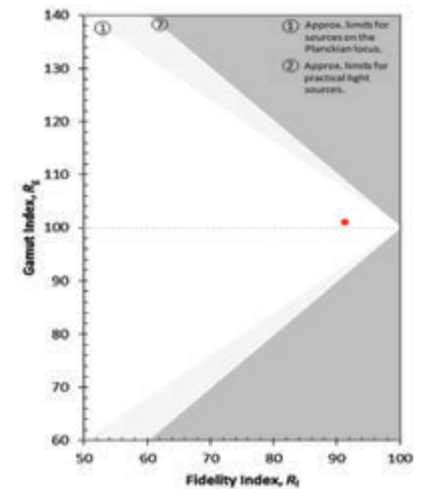

## Light Distribution

## Colorimetric Details

Photometric Code	CCT	CRI	R9	R <sub>f</sub>	R <sub>g</sub>
W930/339	3000 K	96	70	91	101

Color Vector Graphic

Color Distortion Graphic

Reference Illuminant  
Test Source

LENGTH CHART - Adonis IP67