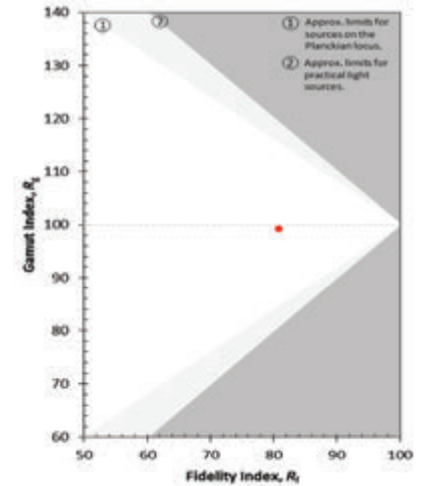

## Light Distribution

## Colorimetric Details

Photometric Code	CCT	CRI	R9	R <sub>f</sub>	R <sub>g</sub>
W830/339	3000 K	85	23	82	99

Color Vector Graphic

Color Distortion Graphic

Reference Illuminant  
Test Source