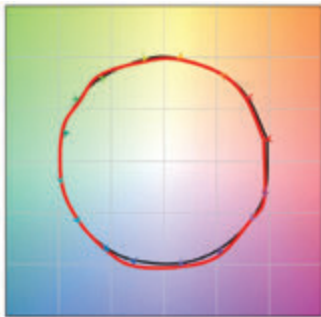

Colorimetric Details

Photometric Code	CCT	CRI	R9	R_f	R_g
W930/339	3000 K	96	70	91	101

Color Vector Graphic